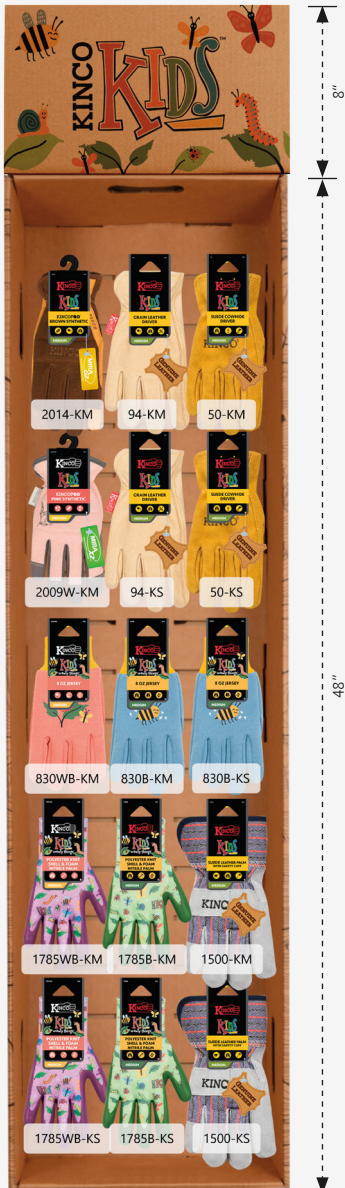

127-PAIR ASSORTED KIDS' PRE-LOADED CORRUGATED WING PANEL DISPLAY

Purchase this kit using SKU: KCWP4-A021
UPC: 0 35117 00121 3

WIRE RACK HANGING METHOD

FLOOR DISPLAY METHOD

INCLUDED IN THIS ASSORTMENT:

Sorted By: Product Category > Style No.

	STYLE	DESCRIPTION	SIZE	SKU	UPC 0 35117 +	DISPLAY QUANTITY
SYNTHETIC & HYBRIDS	2009W	KIDS' KINCOPRO™ PINK SYNTHETIC	KM	2009W-KM	20091 3	5 pr
	2014	KIDS' KINCOPRO™ BROWN SYNTHETIC	KM	2014-KM	20141 5	7 pr
LEATHERS	50	KIDS' SUEDE COWHIDE DRIVER	KS	50-KS	50001 3	7 pr
			KM	50-KM	50002 0	8 pr
	94	KIDS' GRAIN LEATHER DRIVER	KS	94-KS	94001 7	10 pr
			KM	94-KM	94008 6	10 pr
LEATHER PALMS	1500	KIDS' SUEDE LEATHER PALM WITH SAFETY CUFF	KS	1500-KS	15000 3	8 pr
			KM	1500-KM	15002 7	8 pr
COATED PALMS	1785B	KIDS' CRAWLY THINGS™ POLYESTER KNIT SHELL & FOAM NITRILE PALM	KS	1785B-KS	17849 6	10 pr
			KM	1785-KM	17852 6	10 pr
	1785WB	KIDS' CRAWLY THINGS™ POLYESTER KNIT SHELL & FOAM NITRILE PALM	KS	1785WB-KS	17847 2	10 pr
			KM	1785WB-KM	17848 9	10 pr
TEXTILES	830B	KIDS' CRAWLY THINGS™ 8 OZ JERSEY	KS	830B-KS	83012 7	8 pr
			KM	830B-KM	83013 4	8 pr
	830WB	KIDS' CRAWLY THINGS™ 8 OZ JERSEY	KM	830WB-KM	83009 7	8 pr

KIT COMPONENTS:

- Varying quantity of gloves; depending on assortment as detailed above
- 15, 6" plastic pegs which hold between 3-6 pairs per peg & include 2" wide price tag plates (CCWP-PPG6)
- One 8" tall double-sided kids' themed sign (CCWP4-SGN-AV7)
- One 13.5" wide x 48" tall upright (CCWP4-UP-AV1)
- One 13.5" wide pegboard (CCWP4-PB)
- One optional 47" tall display base for floor display method (CCWP4-BS)
- Two optional wire rack s-hooks for wire rack hanging method (CCWP-HOOK)
- One 13.5" wide shipping carton (CCWP4-CRTN)
- Assembled Size using Wire Rack Hanging Method: 13.5" wide x 7" deep x 56" high
- Assembled Size using Floor Display Method: 13.5" wide x 15.5" deep x 71" high