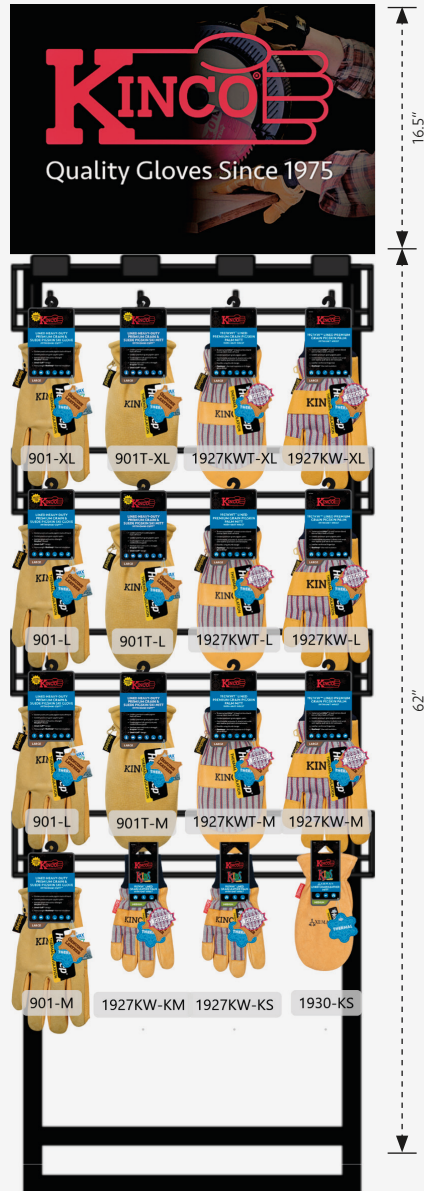

# 48-PAIR COLD WEATHER 2' WIDE METAL FLOOR DISPLAY

Purchase this kit using SKU: KMFD2-C028  
UPC: 0 35117 98028 0

## INCLUDED IN THIS ASSORTMENT:

	STYLE	DESCRIPTION	SIZE	SKU	UPC 0 35117 +	MIN ORDER	DISPLAY QUANTITY
LEATHERS	901	LINED HEAVY-DUTY PREMIUM GRAIN & SUEDE PIGSKIN SKI GLOVE WITH OMNI-CUFF™	M	901-M	90105 6	3 pr	3 pr
			L	901-L	90106 3	3 pr	6 pr
			XL	901-XL	90107 0	3 pr	3 pr
	901T	LINED HEAVY-DUTY PREMIUM GRAIN & SUEDE PIGSKIN SKI MITT WITH OMNI-CUFF™	M	901T-M	90114 8	3 pr	3 pr
			L	901T-L	90115 5	3 pr	3 pr
			XL	901T-XL	90116 2	3 pr	3 pr
	1927KW	1927KW™ LINED PREMIUM GRAIN PIGSKIN PALM WITH KNIT WRIST	M	1927KW-M	41927 8	3 pr	3 pr
			L	1927KW-L	19270 6	3 pr	3 pr
			XL	1927KW-XL	61927 2	3 pr	3 pr
	1927KWT	1927KWT™ LINED PREMIUM GRAIN PIGSKIN PALM MITT WITH KNIT WRIST	M	1927KWT-M	92704 9	3 pr	3 pr
			L	1927KWT-L	92705 6	3 pr	3 pr
			XL	1927KWT-XL	92706 3	3 pr	3 pr
KIDS'	1930	KIDS' AXEMAN® LINED GRAIN LEATHER MITT	KS	1930-KS	19301 7	3 pr	3 pr
	1927KW	KIDS' 1927KW™ LINED GRAIN LEATHER PALM WITH KNIT WRIST	KS	1927KW-KS	19711 4	3 pr	3 pr
			KM	1927KW-KM	19712 1	3 pr	3 pr

## KIT COMPONENTS:

- Varying quantity of gloves; depending on assortment as detailed above
- Four 24" wide metal display shelves with four 12" pegs each for a total of 16 facings, which hold between 6-12 pairs per peg & include 2" wide price tag plates (CMFD2-SHLF)
- One 24" wide double-sided everyday themed grayboard sign (CMFD2-SGN-AV1)
- One set of two metal floor display poles (CMFD-PL)
- One metal floor display base (CMFD-BS)
- One metal floor display shipping carton (CMFD-CRTN)
- Assembled Size: 24" W x 15.5" D x 78.5" H