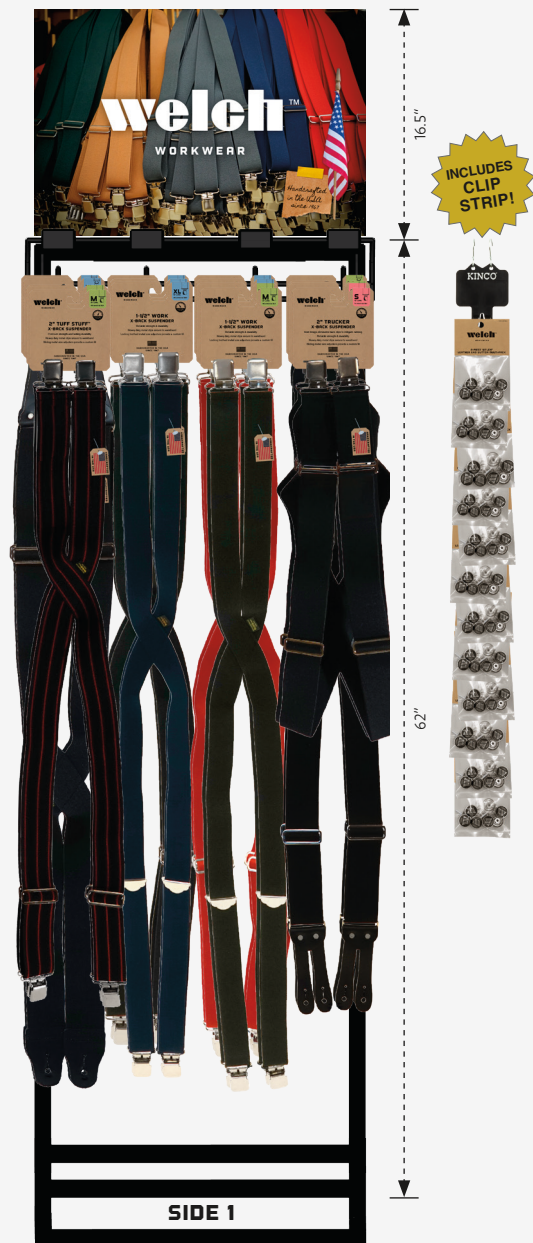

96-PAIR DOUBLE-SIDED EVERYDAY SUSPENDER

2' WIDE METAL FLOOR DISPLAY WITH LEATHER END BUTTON CLIP STRIP

Purchase this kit using SKU: KMFD2S-A002

UPC: 7 29710 20636 5

INCLUDED IN THIS ASSORTMENT ON SIDE 1:

Sorted By: Product Category > Style No.

KIT COMPONENTS:

- Varying quantity of suspenders & replacement parts; depending on assortment as detailed above
- Two 24" wide metal display shelves with four 12" pegs each for a total of eight pegs, which hold between 12-24 pairs per peg & include 2" wide price tag plates (CMFD2-SHLF)
- One 24" wide double-sided suspender themed grayboard sign (CMFD2-SGN-AV4)
- One set of two metal floor display poles (CMFD-PL)
- One metal floor display base (CMFD-BS)
- One metal floor display base extension (CMFD-BSX)
- One metal floor display shipping carton (CMFD-CRTN)
- One cross-merchandising clip strip with price tag plate & two hooks (CCS12)
- Assembled Size: 24" W x 31" D x 78.5" H