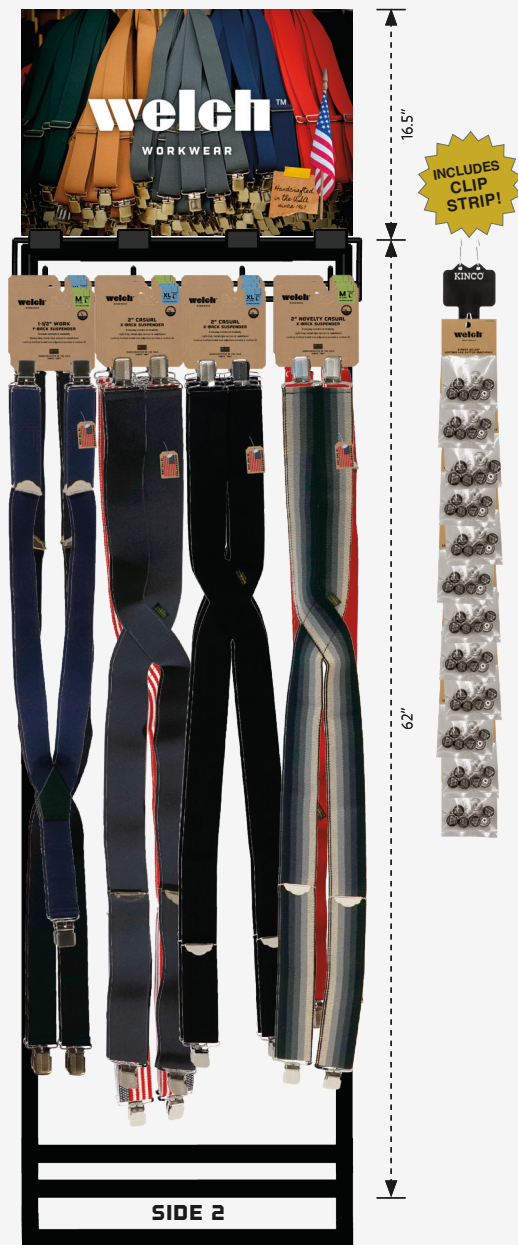

96-PAIR DOUBLE-SIDED EVERYDAY SUSPENDER

2' WIDE METAL FLOOR DISPLAY WITH LEATHER END BUTTON CLIP STRIP

Purchase this kit using SKU: KMFD2S-A002

UPC: 7 29710 20636 5

INCLUDED IN THIS ASSORTMENT ON SIDE 2:

Sorted By: Product Category > Style No.

	STYLE	DESCRIPTION	SIZE LENGTH	COLOR	SKU	UPC 7 29710 +	MIN ORDER	DISPLAY QUANTITY
CASUAL	CS-6900	2" X-Back Casual Clip-On Suspender with Gray Webbing	M • 46"	●	CS-6946X-GC-GRY	14030 0	2 pr	2 pr
			L • 50"	●	CS-6950X-GC-GRY	01404 5	2 pr	2 pr
			XL • 54"	●	CS-6954X-GC-GRY	01405 2	2 pr	2 pr
	CS-6900	2" X-Back Casual Clip-On Suspender with Navy Blue Webbing	M • 46"	●	CS-6946X-GC-BNV	01385 7	2 pr	2 pr
			L • 50"	●	CS-6950X-GC-BNV	01386 4	2 pr	2 pr
			XL • 54"	●	CS-6954X-GC-BNV	01387 1	2 pr	2 pr
	CS-6900	2" X-Back Casual Clip-On Suspender with Black Webbing	M • 46"	●	CS-6946X-GC-BLK	01367 3	2 pr	2 pr
			L • 50"	●	CS-6950X-GC-BLK	01368 0	2 pr	2 pr
			XL • 54"	●	CS-6954X-GC-BLK	01369 7	2 pr	2 pr
	CS-6000	2" X-Back Casual Clip-On Suspender with U.S. Flag Striped Webbing	M • 46"	●	CS-6046X-GC-SFG	20050 9	2 pr	2 pr
			L • 50"	●	CS-6050X-GC-SFG	00852 5	2 pr	2 pr
			XL • 54"	●	CS-6054X-GC-SFG	00853 2	2 pr	2 pr
	CS-6000	2" X-Back Casual Clip-On Suspender with Black Ombre Striped Webbing	M • 46"	●	CS-6046X-GC-SBK	01313 0	2 pr	2 pr
			L • 50"	●	CS-6050X-GC-SBK	01314 7	2 pr	2 pr
			XL • 54"	●	CS-6054X-GC-SBK	01315 4	2 pr	2 pr
	CS-0700	1-1/2" X-Back Casual Clip-On Suspender with Red Webbing	M • 46"	●	CS-0746X-GC-RED	00774 0	2 pr	2 pr
			L • 50"	●	CS-0750X-GC-RED	00776 4	2 pr	2 pr
			XL • 54"	●	CS-0754X-GC-RED	00778 8	2 pr	2 pr
CS-0700	1-1/2" X-Back Casual Clip-On Suspender with Black Webbing	M • 46"	●	CS-0746X-GC-BLK	00764 1	2 pr	2 pr	
		L • 50"	●	CS-0750X-GC-BLK	00766 5	2 pr	2 pr	
		XL • 54"	●	CS-0754X-GC-BLK	00768 9	2 pr	2 pr	
		12-Each Welch® Leather End Button Multi-Pack Clip Strip Kit	OS	●	PAP-LEBW-12CS	20628 0	1 ea	1 ea

KIT COMPONENTS:

- Varying quantity of suspenders & replacement parts; depending on assortment as detailed above
- Two 24" wide metal display shelves with four 12" pegs each for a total of eight pegs, which hold between 12-24 pairs per peg & include 2" wide price tag plates (CMFD2-SHLF)
- One 24" wide double-sided suspender themed grayboard sign (CMFD2-SGN-AV4)
- One set of two metal floor display poles (CMFD-PL)
- One metal floor display base (CMFD-BS)
- One metal floor display base extension (CMFD-BSX)
- One metal floor display shipping carton (CMFD-CRTN)
- One cross-merchandising clip strip with price tag plate & two hooks (CCS12)
- Assembled Size: 24" W x 31" D x 78.5" H

Metal Floor Display • 2 of 3

rev. 03/24