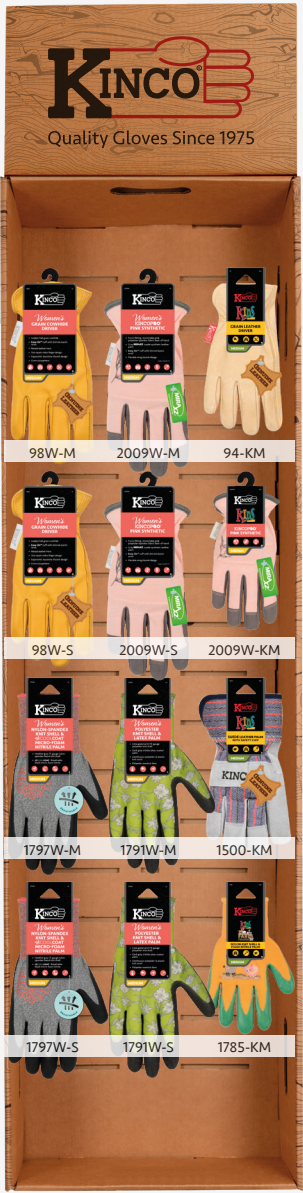

81-PAIR ASSORTED WOMEN'S & KIDS' PRE-LOADED CORRUGATED WING PANEL DISPLAY

Purchase this kit using SKU: KCWP4-A016
UPC: 0 35117 00116 9

WIRE RACK HANGING METHOD

FLOOR DISPLAY METHOD

INCLUDED IN THIS ASSORTMENT:

Sorted By: Product Category > Style No.

	STYLE	DESCRIPTION	SIZE	SKU	UPC 0 35117 +	MIN ORDER	DISPLAY QUANTITY
WOMEN'S	2009W	WOMEN'S KINCOPRO™ PINK SYNTHETIC	S	2009W-S	20093 7	3 pr	5 pr
			M	2009W-M	20094 4	3 pr	5 pr
	98W	WOMEN'S GRAIN COWHIDE DRIVER	S	98W-S	98623 7	3 pr	5 pr
			M	98W-M	98624 4	3 pr	5 pr
	1791W	WOMEN'S POLYESTER KNIT SHELL & LATEX PALM	S	1791W-S	01791 7	6 pr	7 pr
			M	1791W-M	01792 4	6 pr	7 pr
1797W	WOMEN'S NYLON-SPANDEX KNIT SHELL & COOLCOAT™ MICRO-FOAM NITRILE PALM	S	1797W-S	17973 8	6 pr	7 pr	
		M	1797W-M	17974 5	6 pr	7 pr	
KIDS'	2009W	KIDS' KINCOPRO™ PINK SYNTHETIC	KM	2009W-KM	20091 3	3 pr	5 pr
	94	KIDS' GRAIN LEATHER DRIVER	KM	94-KM	94008 6	3 pr	10 pr
	1500	KIDS' SUEDE LEATHER PALM WITH SAFETY CUFF	KM	1500-KM	15002 7	3 pr	8 pr
	1785	KIDS' FARM FRIENDS™ NYLON KNIT SHELL & FOAM NITRILE PALM	KM	1785-KM	17852 6	6 pr	10 pr

KIT COMPONENTS:

- Varying quantity of gloves; depending on assortment as detailed above
- 12, 6" plastic pegs which hold between 3-6 pairs per peg & include 2" wide price tag plates (CCWP-PPG6)
- One 8" tall double-sided everyday themed sign (CCWP4-SGN-AV1)
- One 13.5" wide x 48" tall upright (CCWP4-UP-AV1)
- One 13.5" wide pegboard (CCWP4-PB)
- One optional 47" tall display base for floor display method (CCWP4-BS)
- Two optional wire rack s-hooks for wire rack hanging method (CCWP-HOOK)
- One 13.5" wide shipping carton (CCWP4-CRTN)
- Assembled Size using Wire Rack Hanging Method: 13.5" wide x 15.5" deep x 65" high
- Assembled Size using Floor Display Method: 13.5" wide x 7" deep x 48" high