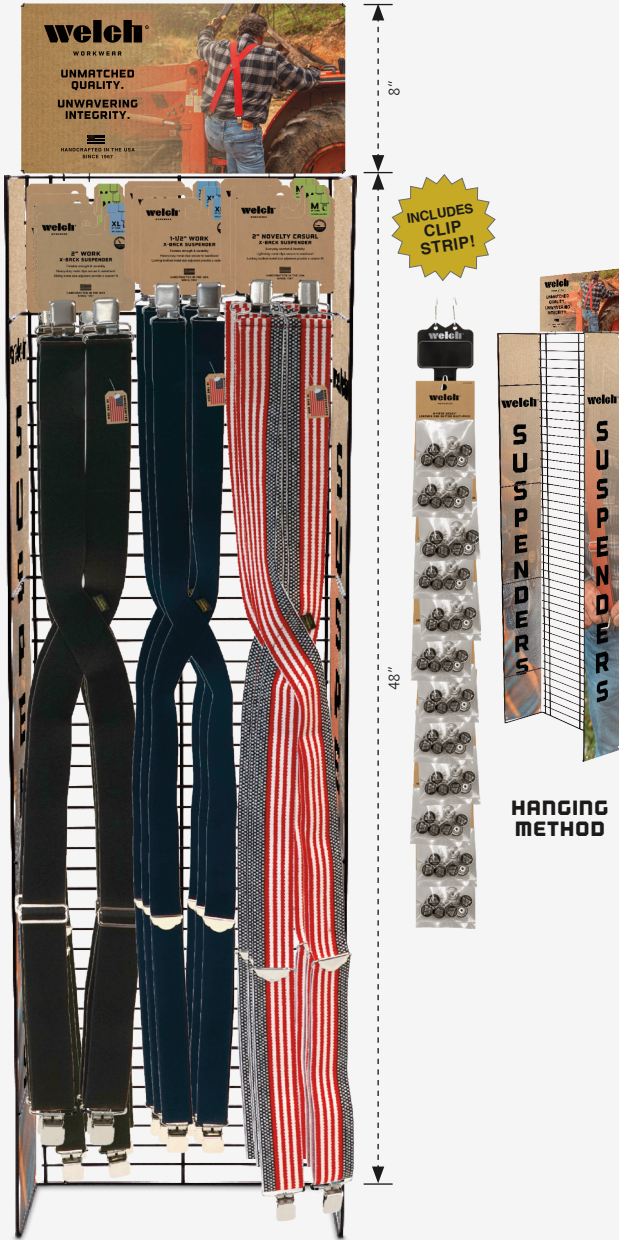

18-PAIR MEN'S EVERYDAY SUSPENDER METAL WING RACK DISPLAY WITH CLIP-ON CLIP STRIP KIT

Purchase this kit using SKU: KMWR4-A002
UPC: 7 29710 20661 7

INCLUDED IN THIS ASSORTMENT:

Sorted By: Product Category > Style No.

	STYLE	DESCRIPTION	SIZE LENGTH	COLOR	SKU	UPC 7 29710 +	MIN ORDER	DISPLAY QUANTITY
WORK	WK-2700	1-1/2" X-Back Work Clip-On Suspender with Navy Blue Webbing	M • 46"	●	WK-2746X-GC-BNV	00933 1	2 ea	2 ea
			L • 50"	●	WK-2750X-GC-BNV	00934 8	2 ea	2 ea
			XL • 54"	●	WK-2754X-GC-BNV	00935 5	2 ea	2 ea
WORK	WK-7800	2" X-Back Work Clip-On Suspender with Black Webbing	M • 46"	●	WK-7846X-GC-BLK	01121 1	2 ea	2 ea
			L • 50"	●	WK-7850X-GC-BLK	01123 5	2 ea	2 ea
			XL • 54"	●	WK-7854X-GC-BLK	01125 9	2 ea	2 ea
CASUAL	CS-6050	2" X-Back Casual Clip-On Suspender with U.S. Flag Striped Webbing	M • 46"	🇺🇸	CS-6046X-GC-SFG	20050 9	2 ea	2 ea
			L • 50"	🇺🇸	CS-6050X-GC-SFG	00852 5	2 ea	2 ea
			XL • 54"	🇺🇸	CS-6054X-GC-SFG	00853 2	2 ea	2 ea
		12-Each Welch® Leather End Button Multi-Pack Clip Strip Kit	OS	●	PAP-LEBW-12CS	20628 0	1 ea	1 ea

KIT COMPONENTS:

- Varying quantity of suspenders; depending on assortment as detailed above
- One 8" high long-lasting, rigid PVC everyday theme header
- Two 48" high long-lasting, rigid PVC everyday theme side panels
- One 48" high metal wing rack
- End cap shelf mounting hardware
- 3, 6" metal pegs with price plates
- 8 Zip-ties
- Assembled Size: 16" wide x 6" deep x 48" high

Metal Wing Rack • 1 of 1
rev. 10/25