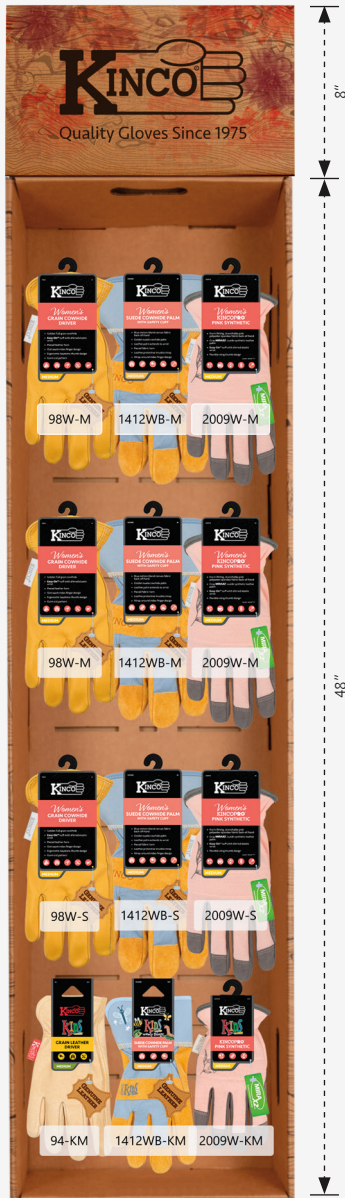

72-PAIR ASSORTED WOMEN'S & KIDS' PRE-LOADED CORRUGATED WING PANEL DISPLAY

Purchase this kit using SKU: KCWP4-A024
UPC: 0 35117 00124 4

WIRE RACK HANGING METHOD

FLOOR DISPLAY METHOD

INCLUDED IN THIS ASSORTMENT:

Sorted By: Product Category > Style No.

	STYLE	DESCRIPTION	SIZE	SKU	UPC 0 35117 +	DISPLAY QUANTITY
SYNTHETICS & HYBRIDS	2009W	WOMEN'S KINCOPRO™ PINK SYNTHETIC	S	2009W-S	20093 7	6 pr
			M	2009W-M	20094 4	12 pr
LEATHERS	98W	WOMEN'S GRAIN COWHIDE DRIVER	S	98W-S	98623 7	6 pr
			M	98W-M	98624 4	12 pr
LEATHER PALMS	1412WB	WOMEN'S SUEDE COWHIDE PALM WITH SAFETY CUFF	S	1412WB-S	14203 9	6 pr
			M	1412WB-M	14204 2	12 pr
KIDS'	2009W	KIDS' KINCOPRO™ PINK SYNTHETIC	KM	2009W-KM	20091 3	6 pr
	94	KIDS' GRAIN LEATHER DRIVER	KM	94-KM	94008 6	6 pr
	1412WB	KIDS' CRAWLY THINGS™ SUEDE COWHIDE PALM WITH SAFETY CUFF	KM	1412WB-KM	14202 2	6 pr

KIT COMPONENTS:

- Varying quantity of gloves; depending on assortment as detailed above
- 12, 6" plastic pegs which hold between 3-6 pairs per peg & include 2" wide price tag plates (CCWP-PPG6)
- One 8" tall double-sided women's themed sign (CCWP4-SCN-AV2)
- One 13.5" wide x 48" tall upright (CCWP4-UP-AV1)
- One 13.5" wide pegboard (CCWP4-PB)
- One optional 47" tall display base for floor display method (CCWP4-BS)
- Two optional wire rack s-hooks for wire rack hanging method (CCWP-HOOK)
- One 13.5" wide shipping carton (CCWP4-CRTN)
- Assembled Size using Wire Rack Hanging Method: 13.5" wide x 7" deep x 56" high
- Assembled Size using Floor Display Method: 13.5" wide x 15.5" deep x 71" high