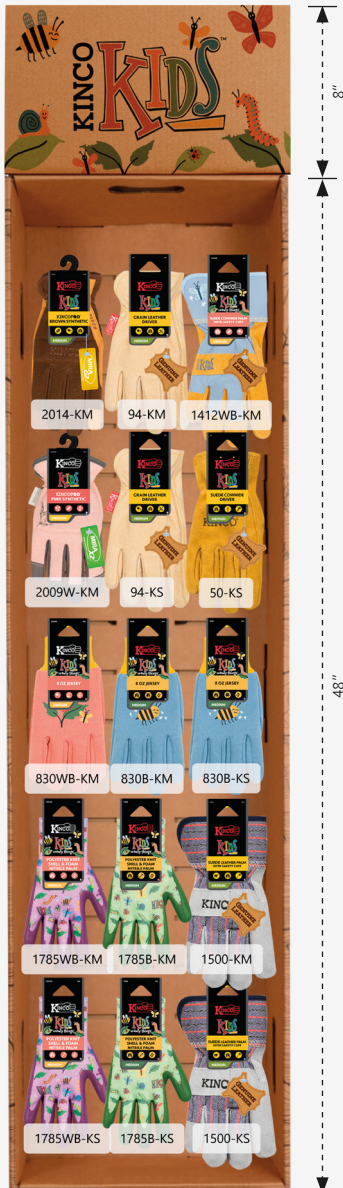

127-PAIR ASSORTED KIDS' PRE-LOADED CORRUGATED WING PANEL DISPLAY

Purchase this kit using SKU: KCWP4-A026
UPC: 0 35117 00126 8

Sorted By: Product Category > Style No.

INCLUDED IN THIS ASSORTMENT:

	STYLE	DESCRIPTION	SIZE	SKU	UPC 0 35117 +	DISPLAY QUANTITY
SYNTHETIC & HYBRIDS	2009W	KIDS' KINCOPRO™ PINK SYNTHETIC	KM	2009W-KM	20091 3	5 pr
	2014	KIDS' KINCOPRO™ BROWN SYNTHETIC	KM	2014-KM	20141 5	7 pr
LEATHERS	50	KIDS' SUEDE COWHIDE DRIVER	KS	50-KS	50001 3	7 pr
	94	KIDS' GRAIN LEATHER DRIVER	KS	94-KS	94001 7	10 pr
			KM	94-KM	94008 6	10 pr
LEATHER PALMS	1412WB	KIDS' CRAWLY THINGS™ SUEDE COWHIDE PALM WITH SAFETY CUFF	KM	1412WB-KM	14202 2	8 pr
	1500	KIDS' SUEDE LEATHER PALM WITH SAFETY CUFF	KS	1500-KS	15000 3	8 pr
			KM	1500-KM	15002 7	8 pr
COATED PALMS	1785B	KIDS' CRAWLY THINGS™ POLYESTER KNIT SHELL & FOAM NITRILE PALM	KS	1785B-KS	17849 6	10 pr
			KM	1785-KM	17852 6	10 pr
	1785WB	KIDS' CRAWLY THINGS™ POLYESTER KNIT SHELL & FOAM NITRILE PALM	KS	1785WB-KS	17847 2	10 pr
KM			1785WB-KM	17848 9	10 pr	
TEXTILES	830B	KIDS' CRAWLY THINGS™ 8 OZ JERSEY	KS	830B-KS	83012 7	8 pr
			KM	830B-KM	83013 4	8 pr
	830WB	KIDS' CRAWLY THINGS™ 8 OZ JERSEY	KM	830WB-KM	83009 7	8 pr

WIRE RACK HANGING METHOD

FLOOR DISPLAY METHOD

KIT COMPONENTS:

- Varying quantity of gloves; depending on assortment as detailed above
- 15, 6" plastic pegs which hold between 3-6 pairs per peg & include 2" wide price tag plates (CCWP-PPG6)
- One 8" tall double-sided kids' themed sign (CCWP4-SGN-AV7)
- One 13.5" wide x 48" tall upright (CCWP4-UP-AV1)
- One 13.5" wide pegboard (CCWP4-PB)
- One optional 47" tall display base for floor display method (CCWP4-BS)
- Two optional wire rack s-hooks for wire rack hanging method (CCWP-HOOK)
- One 13.5" wide shipping carton (CCWP4-CRTN)
- Assembled Size using Wire Rack Hanging Method: 13.5" wide x 7" deep x 56" high
- Assembled Size using Floor Display Method: 13.5" wide x 15.5" deep x 71" high