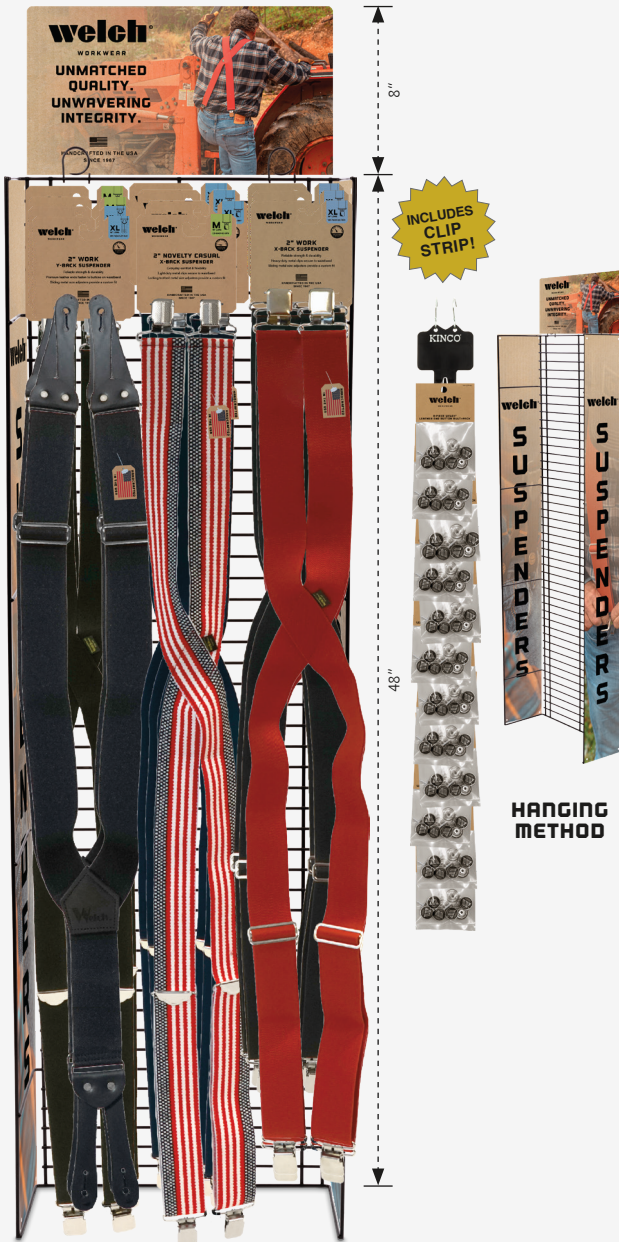

## INCLUDED IN THIS ASSORTMENT:

	STYLE	DESCRIPTION	SIZE LENGTH	COLOR	SKU	UPC 7 29710 +	MIN ORDER	DISPLAY QUANTITY
WORK	WK-7800	2" X-Back Work Clip-On Suspender with Red Webbing	M • 46"	●	WK-7846X-GC-RED	01128 0	1 pr	1 pr
			L • 50"	●	WK-7850X-GC-RED	01130 3	1 pr	1 pr
			XL • 54"	●	WK-7854X-GC-RED	01132 7	1 pr	1 pr
		2" X-Back Work Clip-On Suspender with Black Webbing	M • 46"	●	WK-7846X-GC-BLK	01121 1	1 pr	1 pr
			L • 50"	●	WK-7850X-GC-BLK	01123 5	1 pr	1 pr
			XL • 54"	●	WK-7854X-GC-BLK	01125 9	1 pr	1 pr
	WK-2700	2" Y-Back Work Button-On Suspender with Black Webbing	M • 46"	●	WK-7846Y-LEF-BLK	01194 5	1 pr	1 pr
			L • 50"	●	WK-7850Y-LEF-BLK	01195 2	1 pr	1 pr
			XL • 54"	●	WK-7854Y-LEF-BLK	01196 9	1 pr	1 pr
		1-1/2" X-Back Work Clip-On Suspender with Black Webbing	M • 46"	●	WK-2746X-GC-BLK	00925 6	1 pr	1 pr
			L • 50"	●	WK-2750X-GC-BLK	00926 3	1 pr	1 pr
			XL • 54"	●	WK-2754X-GC-BLK	00927 0	1 pr	1 pr
1-1/2" X-Back Work Clip-On Suspender with Navy Blue Webbing	M • 46"	●	WK-2746X-GC-BNV	00933 1	1 pr	1 pr		
	L • 50"	●	WK-2750X-GC-BNV	00934 8	1 pr	1 pr		
	XL • 54"	●	WK-2754X-GC-BNV	00935 5	1 pr	1 pr		
CASUAL	CS-6000	2" X-Back Casual Clip-On Suspender with U.S. Flag Striped Webbing	M • 46"	●	CS-6046X-GC-SFG	20050 9	1 pr	1 pr
			L • 50"	●	CS-6050X-GC-SFG	00852 5	1 pr	1 pr
			XL • 54"	●	CS-6054X-GC-SFG	00853 2	1 pr	1 pr
		12-Each Welch® Leather End Button Multi-Pack Clip Strip Kit	OS	●	PAP-LEBW-12CS	20628 0	1 ea	1 ea

### KIT COMPONENTS:

- Varying quantity of gloves; depending on assortment as detailed above
- One 8" high long-lasting, rigid PVC everyday theme header
- Two 48" high long-lasting, rigid PVC everyday theme side panels
- One 48" high metal wing rack
- End cap shelf mounting hardware
- 3, 6" metal pegs with price plates
- 8 Zip-ties
- Assembled Size: 16" wide x 6" deep x 48" high