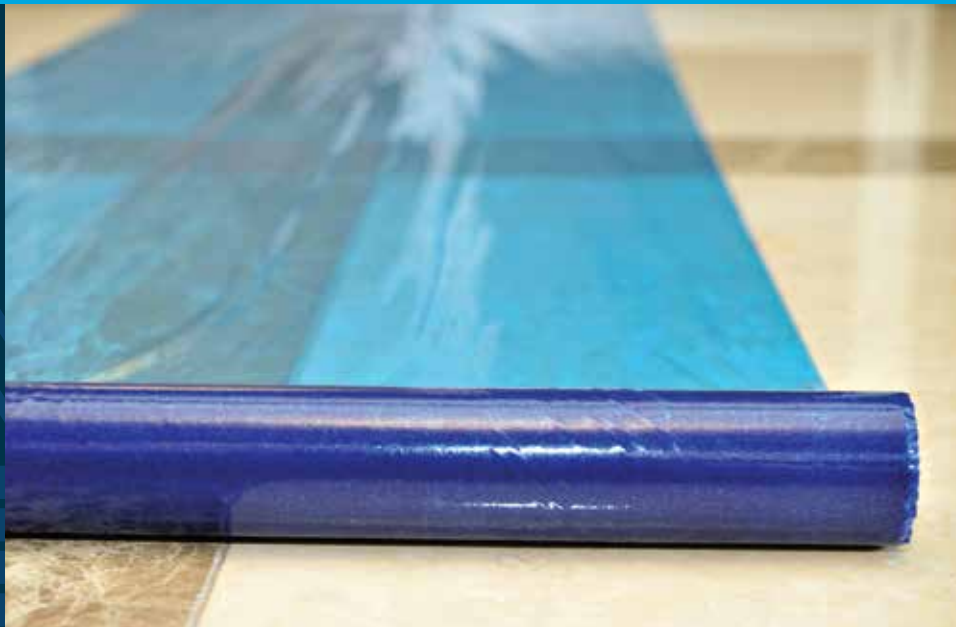

EASYMASK™

Protective Film for Floors

Spill Block™

Carpet Film

Reverse wound for easy application, this adhesive film protects against spills, dirt and foot traffic. Once applied, it provides a tight bond with carpet, yet it's easy to remove and leaves no residue. Up to 30 days of protection.*

Item #		Case	Size	ft ²
62450-6	Carpet Film - Display	6	24" x 50'	100
62410	Carpet Film - Display	12	24" x 100'	200
62420	Carpet Film	1	24" x 200'	400
63020	Carpet Film	1	30" x 200'	500
63620	Carpet Film	1	36" x 200'	600
63650	Carpet Film	1	36" x 500'	1,500
64850	Carpet Film	1	48" x 500'	2,000
63610	Carpet Film	1	36" x 1,000'	3,000

⚠ WARNING: This product can expose you to Vinyl Acetate, which is known to the State of California to cause cancer. For more information go to www.P65Warnings.ca.gov

Hard Surface Film

Reverse wound for easy application, the blue film protects against spills, dirt, dust, paint, plaster and foot traffic. Use on hard floors, counter tops, appliances, tubs, showers, tile, marble and other hard surfaces. Up to 30 days of protection.*