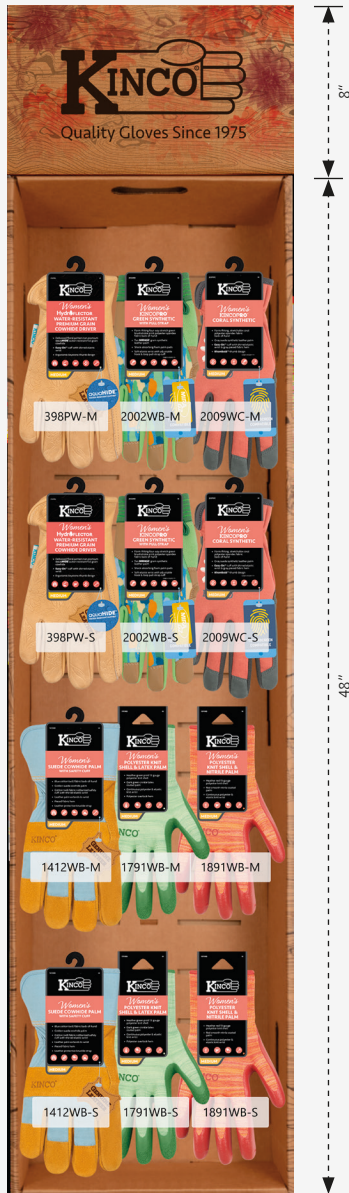

64-PAIR ASSORTED WOMEN'S PRE-LOADED CORRUGATED WING PANEL DISPLAY

Purchase this kit using SKU: KCWP4-A030
UPC: 7 81513 69129 8

36"

▲

48"

▼

**WIRE RACK
HANGING
METHOD**

**FLOOR DISPLAY
METHOD**

INCLUDED IN THIS ASSORTMENT:

Sorted By: Product Category > Style No.

	STYLE	DESCRIPTION	SIZE	SKU	UPC 0 35117 +	DISPLAY QUANTITY
SYNTHETICS & HYBRIDS	2002WB	WOMEN'S KINCOPRO™ GREEN SYNTHETIC WITH PULL-STRAP	S	2002WB-S	20208 5	6 pr
			M	2002WB-M	20209 2	6 pr
	2009WC	WOMEN'S KINCOPRO™ CORAL SYNTHETIC	S	2009WC-S	20083 8	6 pr
			M	2009WC-M	20084 5	6 pr
LEATHERS	398PW	WOMEN'S HYDROFLECTOR™ WATER-RESISTANT PREMIUM GRAIN COWHIDE DRIVER	S	398PW-S	39823 8	4 pr
			M	398PW-M	39824 5	4 pr
	1412WB	WOMEN'S SUEDE COWHIDE PALM WITH SAFETY CUFF	S	1412WB-S	14203 9	4 pr
			M	1412WB-M	14204 6	4 pr
COATED PALMS	1791WB	WOMEN'S POLYESTER KNIT SHELL & LATEX PALM	S	1791WB-S	79117 6	6 pr
			M	1791WB-M	79118 3	6 pr
	1891WB	WOMEN'S POLYESTER KNIT SHELL & NITRILE PALM	S	1891WB-S	18107 6	6 pr
			M	1891WB-M	18108 3	6 pr

KIT COMPONENTS:

- Varying quantity of gloves; depending on assortment as detailed above
- 12, 6" plastic pegs which hold between 3-6 pairs per peg & include 2" wide price tag plates (CCWP-PPG6)
- One 8" tall double-sided women's themed sign (CCWP4-SCN-AV2)
- One 13.5" wide x 48" tall upright (CCWP4-UP-AV1)
- One 13.5" wide pegboard (CCWP4-PB)
- One optional 47" tall display base for floor display method (CCWP4-BS)
- Two optional wire rack s-hooks for wire rack hanging method (CCWP4-HOOK)
- One 13.5" wide shipping carton (CCWP4-CRTN)
- Assembled Size using Wire Rack Hanging Method: 13.5" wide x 15.5" deep x 65" high
- Assembled Size using Floor Display Method: 13.5" wide x 15" deep x 71" high