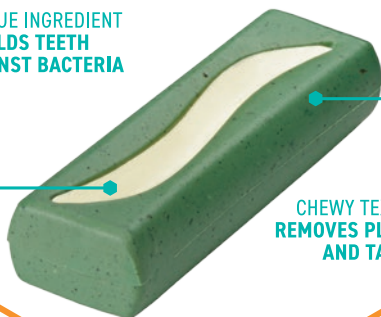

ORAVET[®]

SERIOUS ORAL CARE MADE SIMPLE

DUAL ACTION WORKS 2X AS HARD

UNIQUE INGREDIENT
SHIELDS TEETH
AGAINST BACTERIA

CHEWY TEXTURE
REMOVES PLAQUE
AND TARTAR

Scan the QR code below to watch
an OraVet demonstration video