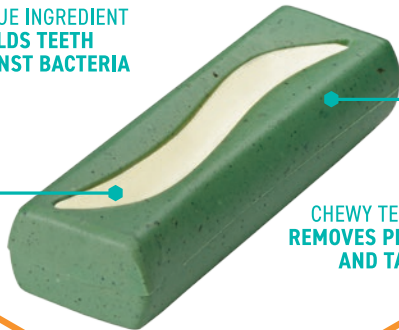

ORAVET[®]

SERIOUS ORAL CARE MADE SIMPLE

DUAL ACTION WORKS 2X AS HARD

UNIQUE INGREDIENT
SHIELDS TEETH
AGAINST BACTERIA

CHEWY TEXTURE
REMOVES PLAQUE
AND TARTAR

Scan the QR code below to watch
an OraVet demonstration video

Order through your
wholesaler today

oravet.com.au

ORAVET[®]

SERIOUS

ORAL CARE MADE SIMPLE

DUAL ACTION WORKS 2X AS HARD

UNIQUE INGREDIENT
SHIELDS TEETH
AGAINST BACTERIA

CHEWY TEXTURE
REMOVES PLAQUE
AND TARTAR