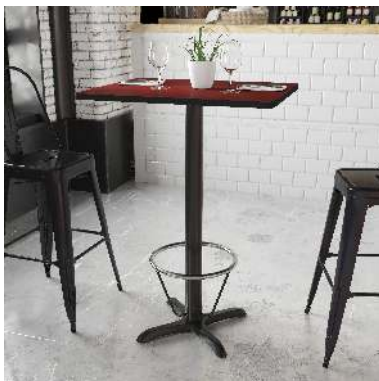

FLASH FURNITURE

a Ubique Group brand

RESTAURANT

STILES 24" X 30" RECTANGULAR
MAHOGANY LAMINATE TABLE TOP WITH
22" X 22" BAR HEIGHT TABLE BASE AND
FOOT RING

SKU:

XU-MAHTB-2430-T2222B-3CFR-GG

UPC:

889142217831

PRODUCT MEASUREMENTS: Overall Size: 24"W x 30"D x 43.125"H

VARIATIONS:

Walnut

Natural

Black

White

Mahogany

Gray