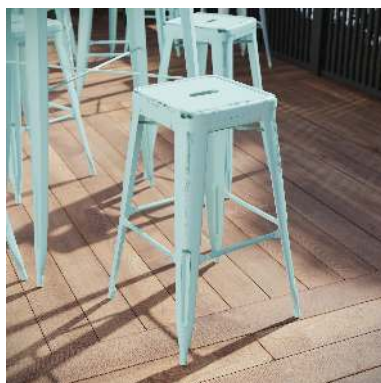

FLASH FURNITURE

a Ubique Group brand

RESTAURANT

KAI COMMERCIAL GRADE 30" HIGH BACKLESS DISTRESSED GREEN-BLUE METAL INDOOR-OUTDOOR BARSTOOL

SKU:

ET-BT3503-30-DB-GG

UPC:

889142024569

- It isn't everyday you find a stool that is so at home in multiple settings. Whether you're going for a bold industrial look or completing that farmhouse design you had your heart set on, this distressed stool will be the star on either stage.
- Metal stack stool: stacks up to 10 high making it ideal for spare seating, plastic caps protect frame when stacked
- Quality Construction: ships fully assembled, seat drain allows rainwater to pass through, heavy duty construction holds up to 500 pounds
- Industrial backless bar height stool for your patio, restaurant, hotel
- PRODUCT MEASUREMENTS: Overall Size: 17"W x 17"D x 30"H; Seat Size: 12"W x 12"D x 30"H; No Assembly Required

VARIATIONS: