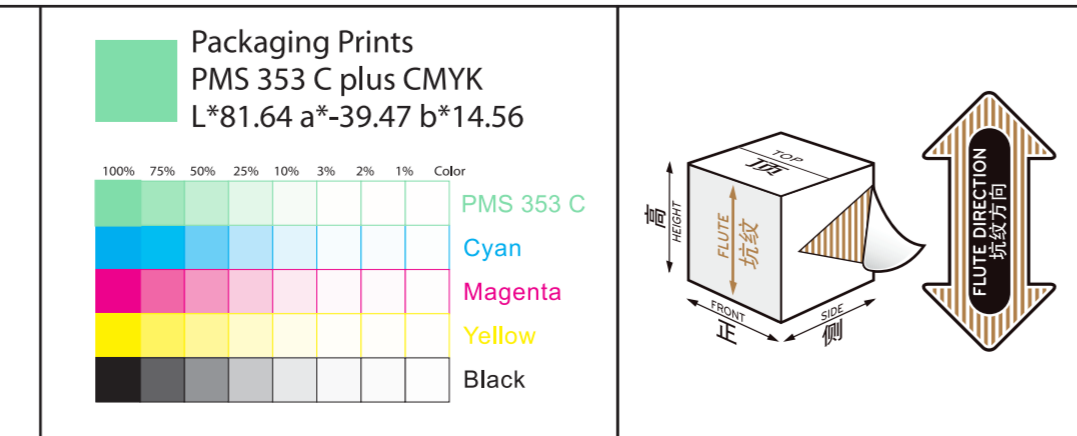

There are two color bars on this proof and in the art file. One to be used with X-rite i1 Pro Spectrophotometer. The other can be used with most other spectrophotometers.