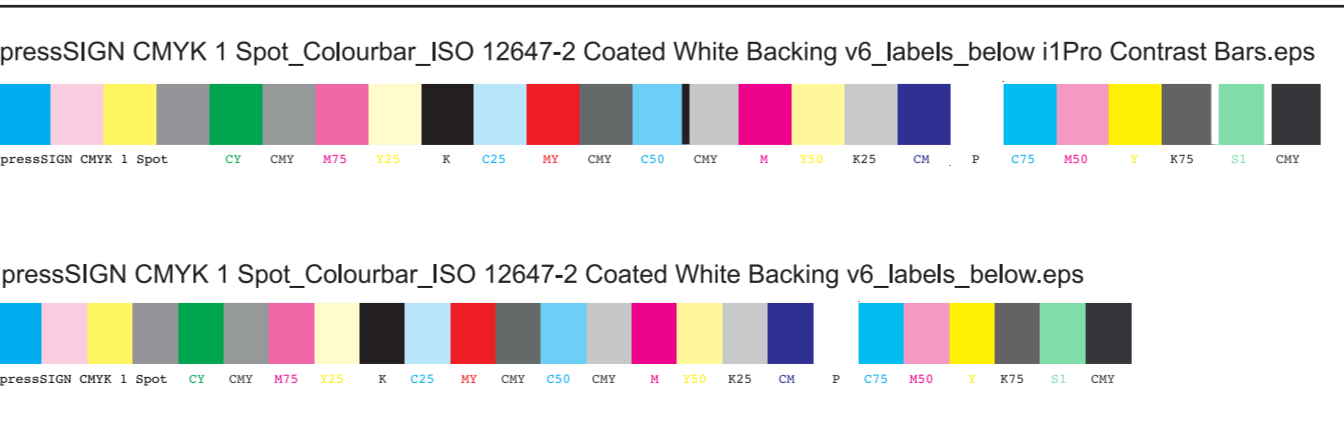

There are two color bars on this proof and in the art file. One to be used with X-rite i1 Pro Spectrophotometer. The other can be used with most other spectrophotometers.