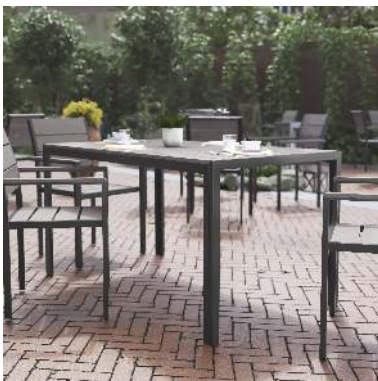

FLASH FURNITURE

a Ubique Group brand

FAUX TEAK PATIO TABLES

FINCH COMMERCIAL GRADE
OUTDOOR DINING TABLE 55" X 31"
WITH FAUX TEAK POLY SLATS
AND METAL FRAME, GRAY/GRAY

SKU:

SB-TB269-GRY-GG

UPC:

196861085482

- **WOOD LOOK:** Poly resin composition mimics the look of wood without the maintenance, wont chip, peel or splinter and never needs stain or paint
- **HEAVY DUTY:** Commercial grade patio table boasting a rust resistant powder coated welded frame that holds up to 300 lbs. static weight and comfortably seats up to 6 adults
- **ALL-WEATHER:** UV treated to prevent fading great for all seasons indoors or outside
- **CARE & ASSEMBLY:** Assembled in under 10 minutes with the provided tools and wipes clean with a damp cloth
- **PRODUCT MEASUREMENTS:** Overall Size: 55"W x 31.5"D x 28.75"H

VARIATIONS:

Natural Top Gray Top