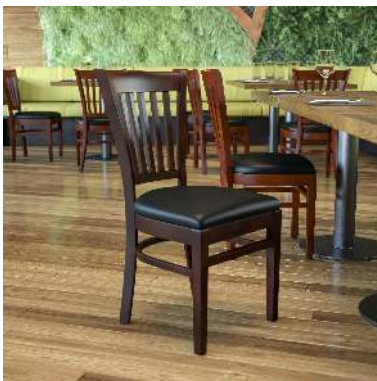

FLASH FURNITURE

a Ubique Group brand

WOOD RESTAURANT CHAIRS

HERCULES SERIES VERTICAL SLAT BACK WALNUT WOOD RESTAURANT CHAIR - BLACK VINYL SEAT

SKU:

XU-DGW0008VRT-WAL-BLKV-GG

UPC:

847254001564

- If you want repeat business from your restaurant, bar or café patrons then great seating is a must. This slat back wood dining chair is great for commercial spaces but also provides a chic, stylish look for your kitchen or dining room.
- Classic kitchen dining chair: vertical slat back chair with comfortably curved back, 2.5" thick foam padded seat with CAL 117 fire retardant foam
- Solid European Beech Hardwood Construction holds up to 800 lbs. weight capacity
- Traditional style chair for restaurant, café, kitchen or dining room
- PRODUCT MEASUREMENTS: Overall Size: 17.5"W x 20.75"D x 34.5"H; Seat Size: 16.75"W x 16.75"D x 19.25"H; Back Size: 14.75"W x 17.25"H

VARIATIONS: