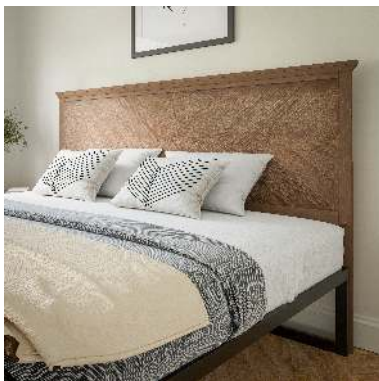

FLASH FURNITURE

a Ubique Group brand

WOOD HEADBOARDS

FIONA KING SIZE HERRINGBONE WOODEN ADJUSTABLE HEADBOARD FOR UNIVERSAL METAL BED FRAMES IN LIGHT BROWN

SKU:

MG-97881-KHB-K-LTBRN-GG

UPC:

196861085406

- **UNIVERSAL DESIGN:** Clean lines and minimalist aesthetic blend into any decor and works with almost any universal metal bedframe
- **ADJUSTABLE:** 4 Pre-drilled holes to accommodate most mattress heights
- **STURDY & DURABLE:** Solid wood frame with MDF veneer for long-lasting use
- **EASY ASSEMBLY and CARE:** All hardware and tools included and wipes clean with a damp cloth
- **PRODUCT MEASUREMENTS:** Overall Size: 80"W x 1.75"D x 46.5" - 56.5"H

VARIATIONS:

Gray Wash Light Brown