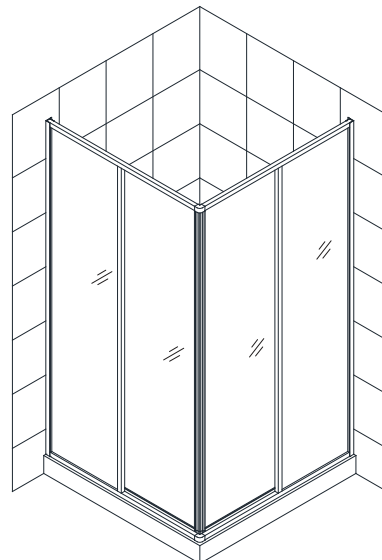

Model SKU#s:

- DL-6709-88-01
- DL-6709-88-04
- DL-6709-88-09