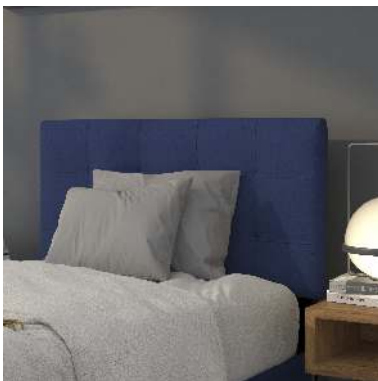

FLASH FURNITURE

a Ubique Group brand

UPHOLSTERED HEADBOARDS

BEDFORD TUFTED UPHOLSTERED TWIN SIZE HEADBOARD IN NAVY FABRIC

SKU:

HG-HB1704-T-N-GG

UPC:

889142217336

- If your bed isn't dressed up with a headboard, your room is missing out. Let this beautiful, tufted headboard help reflect your personal style and make your retreat a cozy, comfortable haven to return to after the rigors of daily life.
- Navy fabric upholstered panel headboard, Headboard Size: 39.25"W x 3"D x 24"H
- Black metal stands with adjustable bed rail slots
- Contemporary style headboard
- PRODUCT MEASUREMENTS: Overall Size: 39.25"W x 2.5"D x 41.75-54.25"H

VARIATIONS:

Black

Beige

Navy

White

Dark Brown

Light Gray

Dark Gray