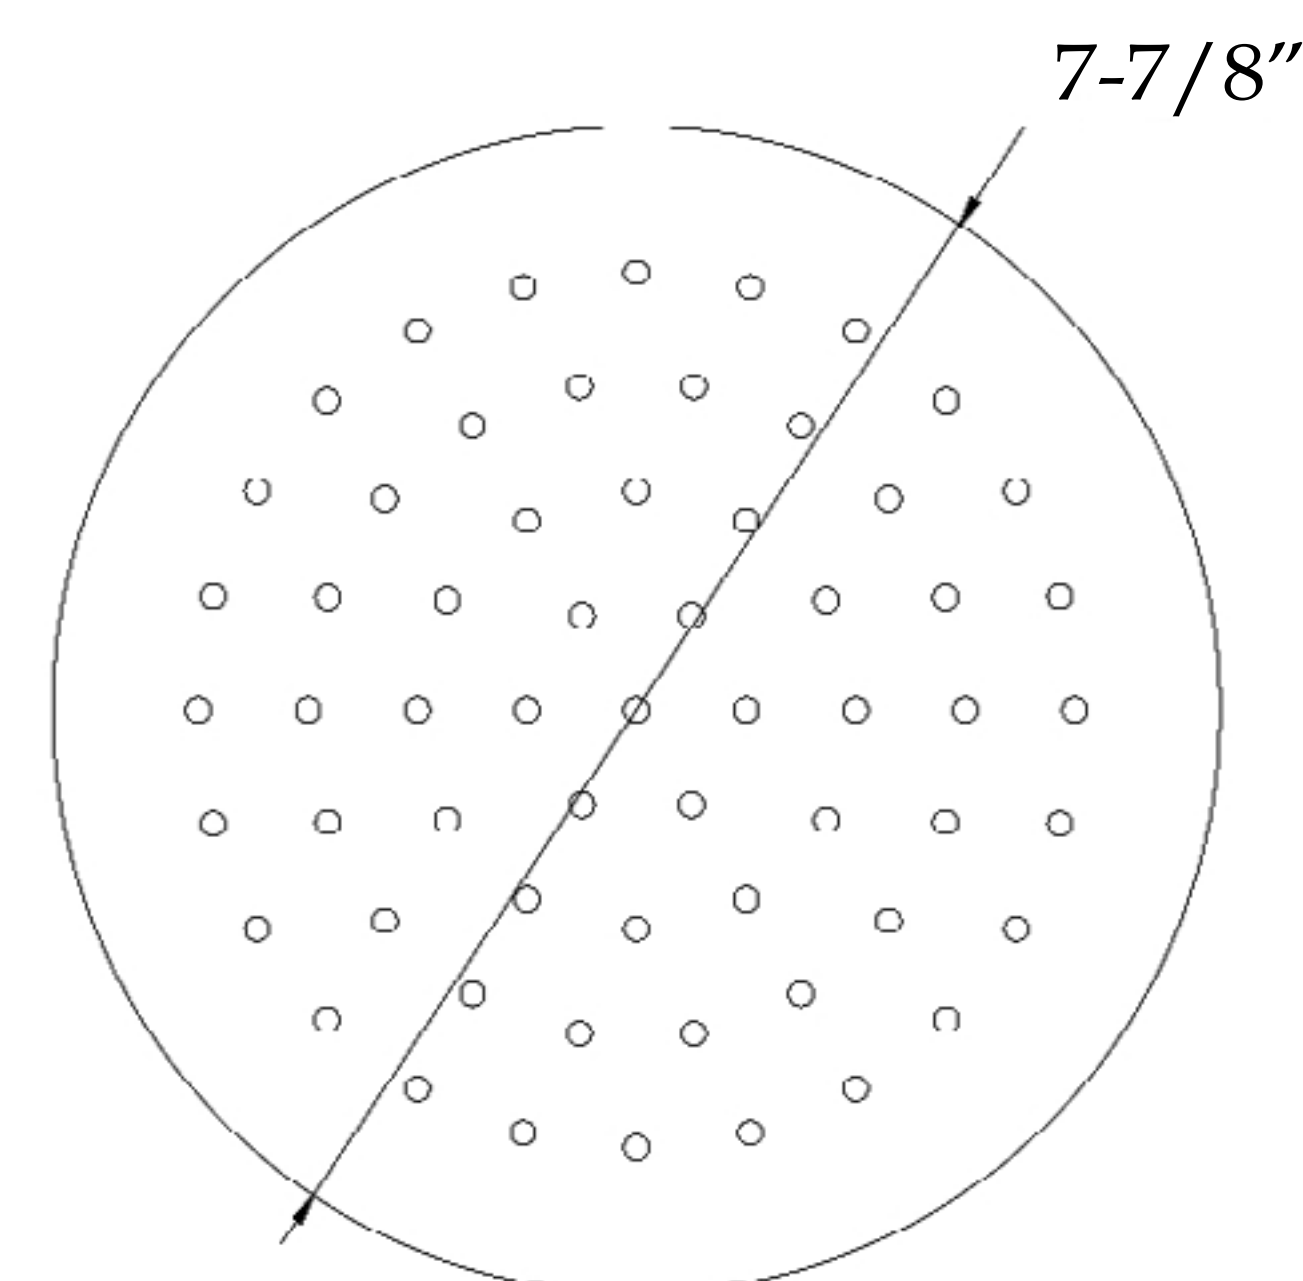

# BRILLIANCE

RAINFALL SHOWER SET WITH ROUND SHOWER HEAD AND ROUND VALVE

SIDE VIEW

FRONT VIEW

FRONT VIEW

FRONT VIEW

SIDE VIEW

BACK VIEW