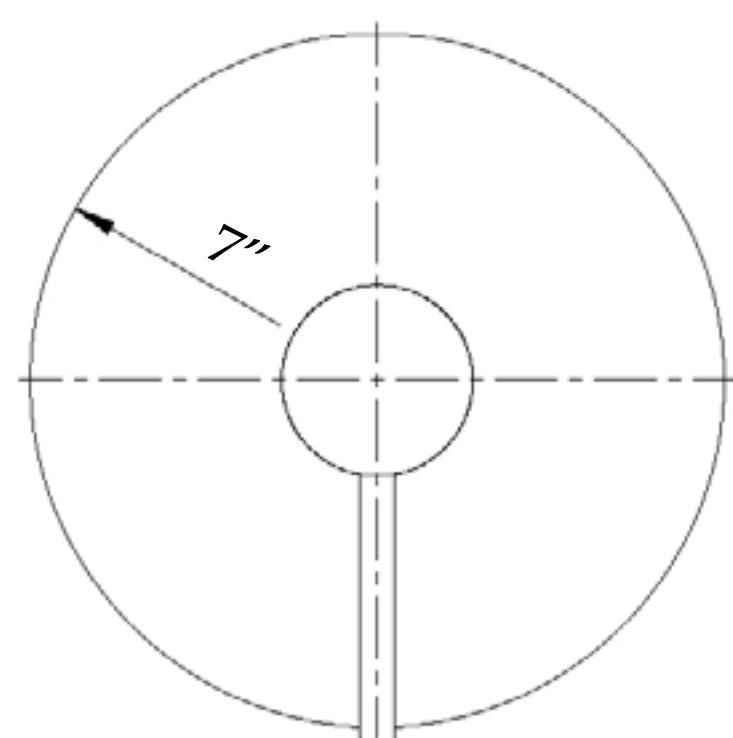

# BRILLIANCE

RAINFALL SHOWER SET WITH ROUND SHOWER HEAD AND ROUND VALVE

SIDE VIEW

FRONT VIEW

FRONT VIEW

FRONT VIEW

SIDE VIEW

BACK VIEW