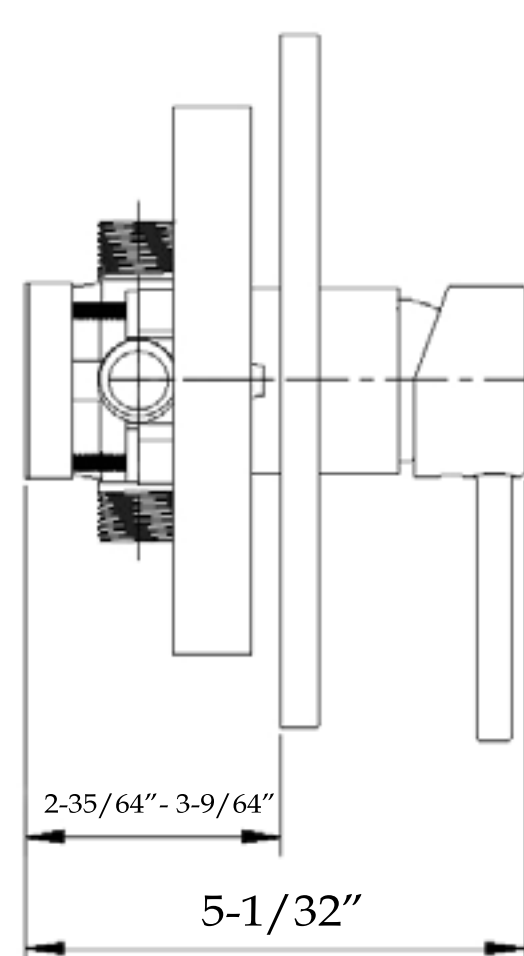

FSBL277X

# BRILLIANCE

RAINFALL SHOWER SET WITH ROUND SHOWER HEAD AND ROUND VALVE

SIDE VIEW

FRONT VIEW

FRONT VIEW

FRONT VIEW

SIDE VIEW

BACK VIEW

CT05Y

SIDE VIEW