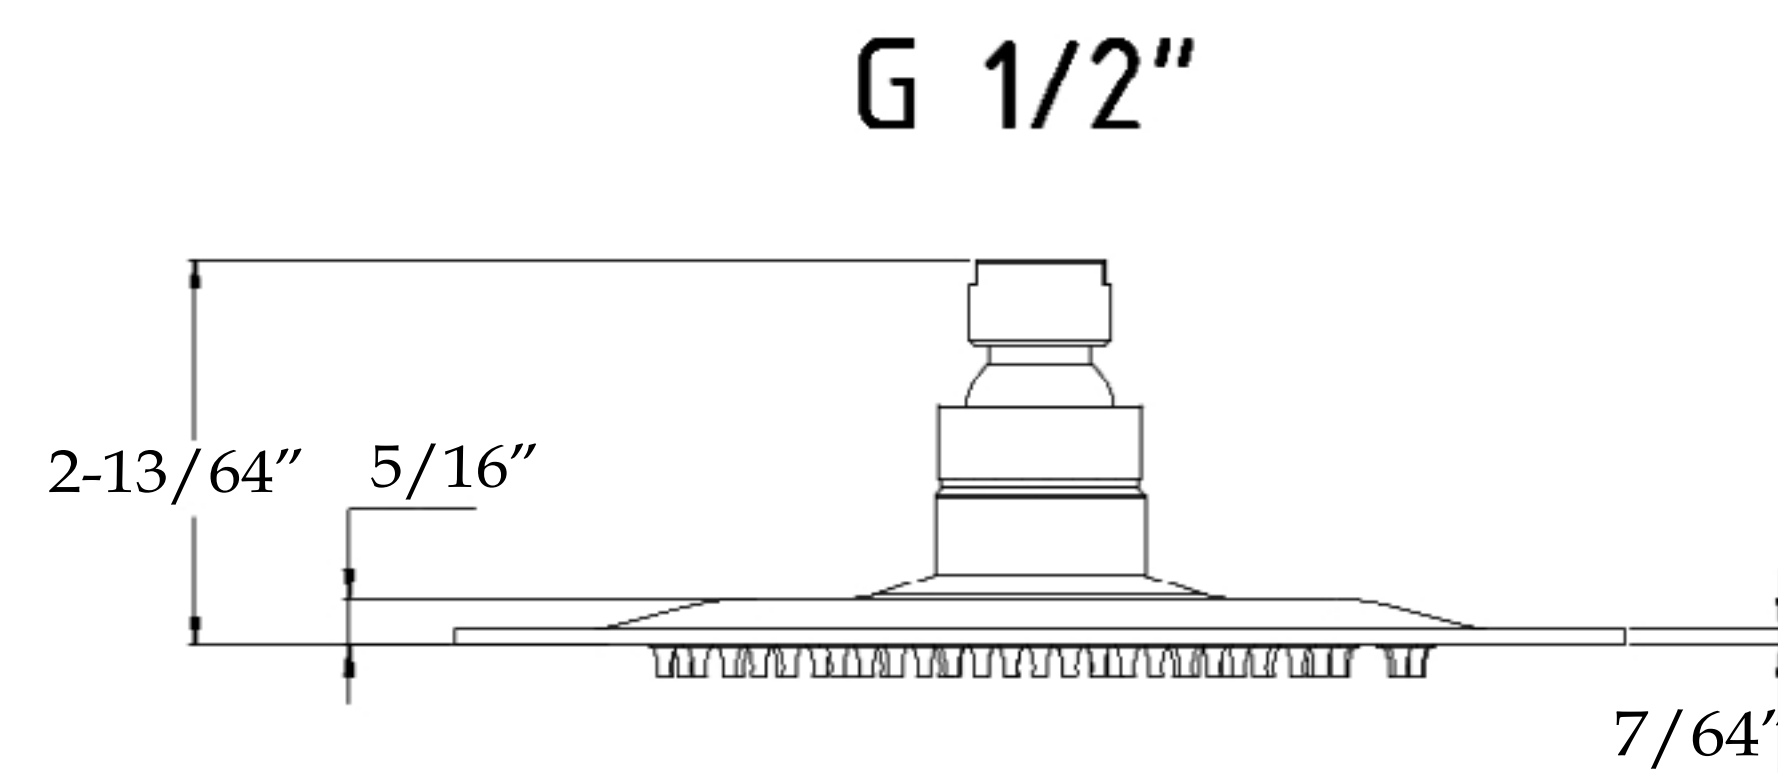

FSBL277X

BRILLIANCE

RAINFALL SHOWER SET WITH ROUND SHOWER HEAD AND ROUND VALVE

FRONT VIEW

FRONT VIEW

SIDE VIEW

BACK VIEW

CT05Y

SIDE VIEW