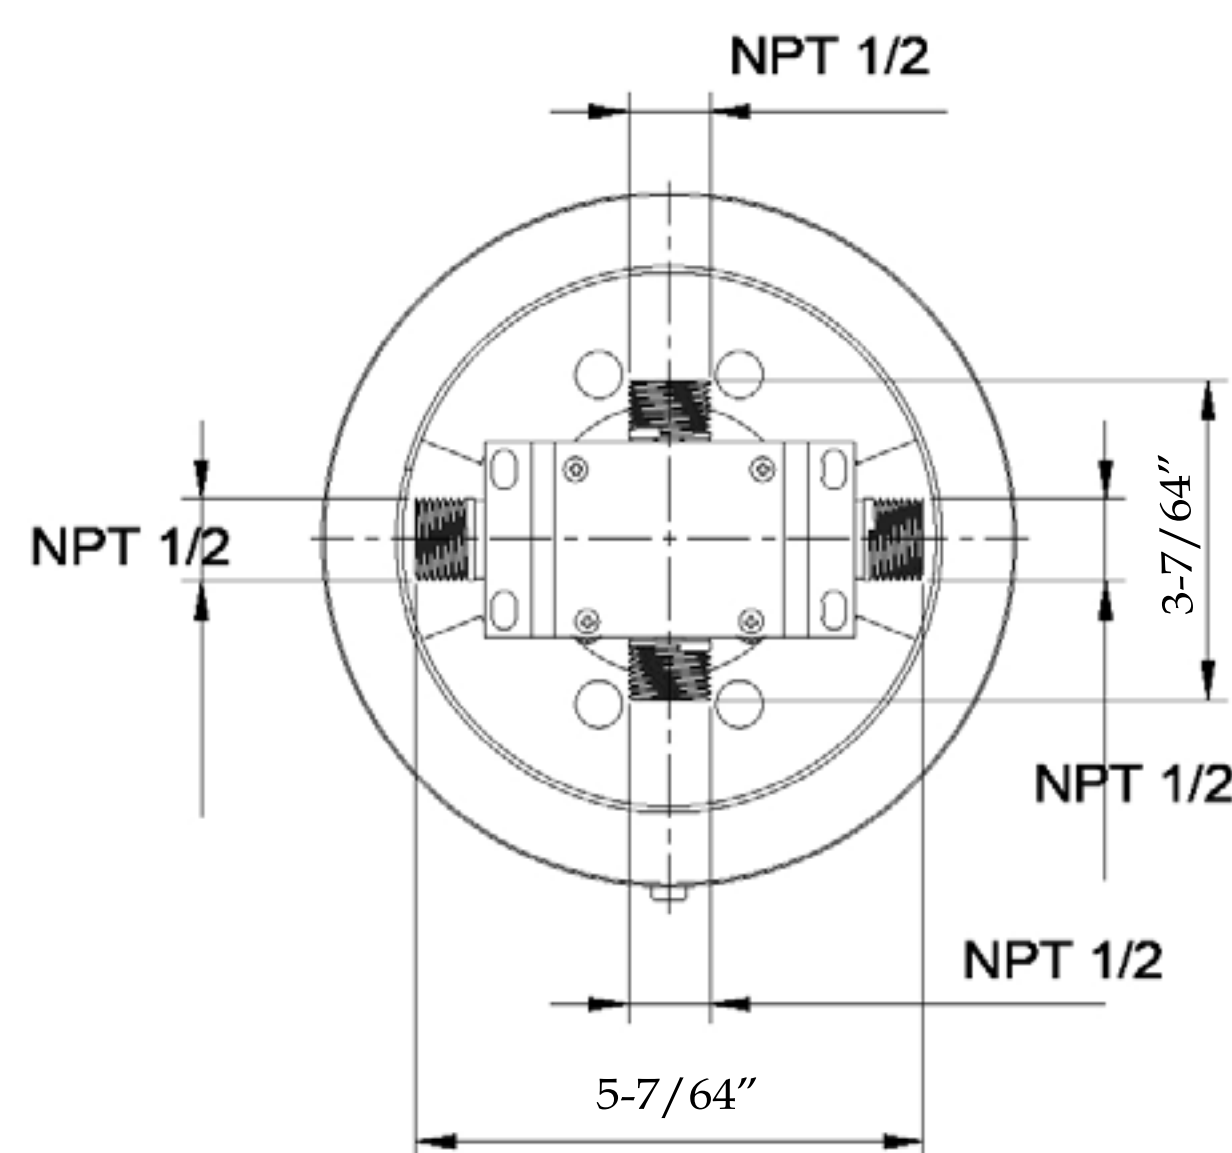

# BRILLIANCE

RAINFALL SHOWER SET WITH ROUND SHOWER HEAD AND ROUND VALVE

SIDE VIEW

FRONT VIEW

FRONT VIEW

FRONT VIEW

SIDE VIEW

BACK VIEW

CT05Y

SIDE VIEW