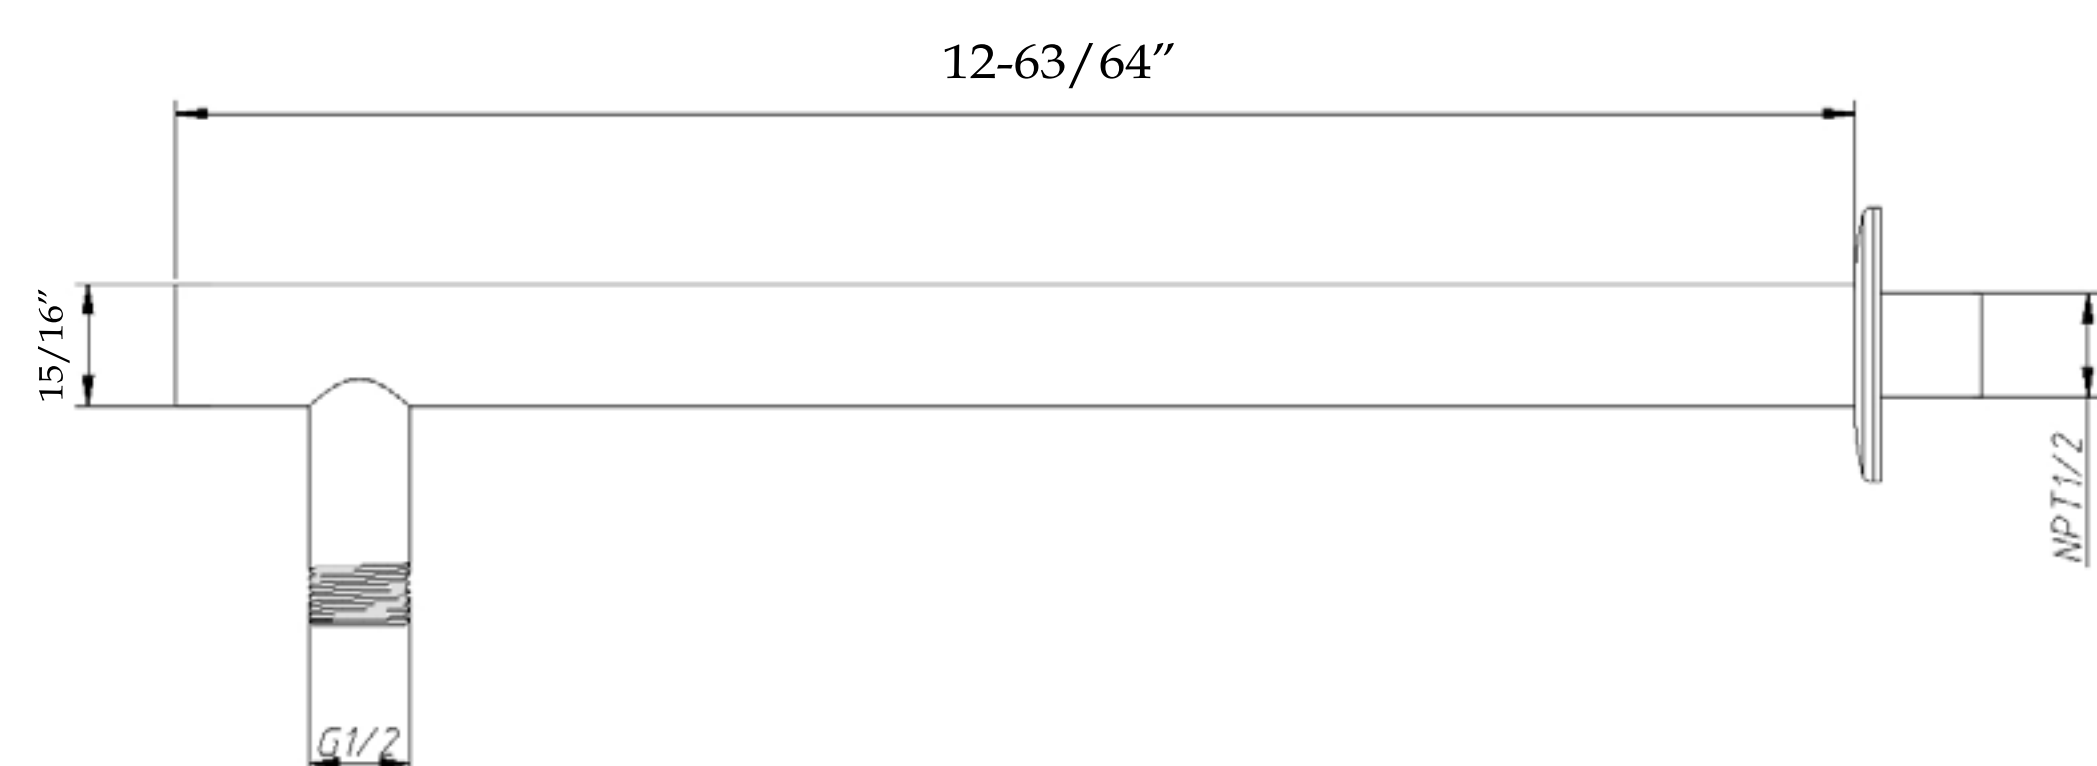

FSBL277X

# BRILLIANCE

RAINFALL SHOWER SET WITH ROUND SHOWER HEAD AND ROUND VALVE

SIDE VIEW

FRONT VIEW

FRONT VIEW

FRONT VIEW

SIDE VIEW

BACK VIEW