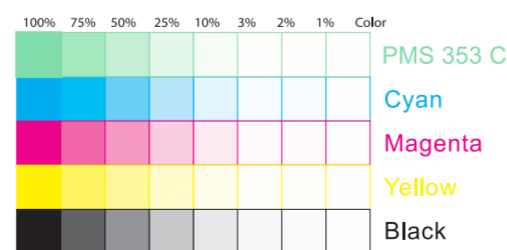

11149 STANDARD POP, SIZE: 5.5" X 7.25"

ingenuity™

SimpleComfort Compact Soothing Swing™ - Everston™ 0M-9M

6 speeds with TrueSpeed™
weight-sensing technology

6 velocidades con tecnología de
detección de peso TrueSpeed™

6 vitesses, technologie
de détection du
poids TrueSpeed™

**Seat rotates 180° & swings
3 directions**
El asiento gira 180° y se mece en
3 direcciones
**Le siège pivote à 180° pour un
balancement dans 3 directions**

**10 melodies and sounds
with volume control**
10 Melodías y sonidos de la
naturaleza con control de volumen
**10 Mélodies et sons de la nature
avec réglage du volume**

FRONT

EN SWING

- 2 position seat recline to soothe or engage
- 6 speeds, 10 melodies, 3 nature sounds and white noise
- Soothing vibration unit
- TrueSpeed Technology™ maintains 6 different speeds, even as baby grows
- WhisperQuiet™ – baby won't be disturbed by swing motor
- Timer with 3 settings: 15, 20, and 30 minutes
- Lightweight, compact design with handle and wheels for easy mobility
- Includes USB PowerAdapt™ cord to save batteries (wall adaptor not included)

ES COLUMPIO

- El asiento de 2 posiciones se reclina para tranquilizar o entretener al bebé
- 6 velocidades, 10 melodías, 3 sonidos de la naturaleza y sonidos de fondo
- Unidad de vibración relajante
- La TrueSpeed Technology™ mantiene 6 velocidades diferentes, incluso a medida que el bebé crece
- La tecnología WhisperQuiet™ garantiza que el motor del columpio no moleste al bebé
- Temporizador con tres configuraciones: 15, 20 y 30 minutos
- Diseño ligero y compacto con asa y ruedas para facilitar la movilidad
- Incluye cable USB PowerAdapt™ para ahorro de baterías (adaptador de pared no incluido)

FR BALANCELLE