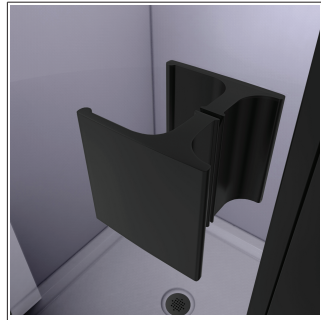

Specification Features

- LUMEN SHOWER DOOR AND SLIMLINE SHOWER BASE
- MODERN WALL PROFILE DESIGN WITH INTEGRATED HINGES
- REVERSIBLE FOR A RIGHT OR LEFT DOOR OPENING
- 1 IN. OF TOTAL ADJUSTMENT FOR WIDTH OR OUT-OF-PLUMB
- 1/4 IN. (6MM) THICK CERTIFIED CLEAR TEMPERED GLASS
- FULL LENGTH MAGNETIC DOOR LATCH
- SLIMLINE SINGLE THRESHOLD SHOWER BASE
- SLIP-RESISTANT TEXTURED FLOOR PATTERN

Technical Information

- Door Model: Lumen
- Door Type: Hinged Shower Door
- Dimensions: 36"W x 36"D x 74 3/4"H
- Access Width: 29 1/2"
- Glass Thickness: 1/4" [6 mm]
- Glass Type: Clear
- Base Type: Single Threshold
- Base Color: Black

Codes/Standards Applicable

- ANSI Z97.1 (Tempered Glass)
- 16 CFR Part 1201

Hardware Finish Options:

- 01 - Chrome
- 04 - Brushed Nickel
- 06 - Oil Rubbed Bronze
- 09 - Matte Black

Model SKUs:

- DL-533636-88-01 DL-533636-88-04
- DL-533636-88-06 DL-533636-88-09

Unique Product Design Details:

Shower Door Hinge

Shower Door Handle

Important Notes:

If this unit is going to be installed in a new construction, please, install all of the required plumbing and drainage before installing the shower. Use a competent and licensed plumber for all plumbing installation period.