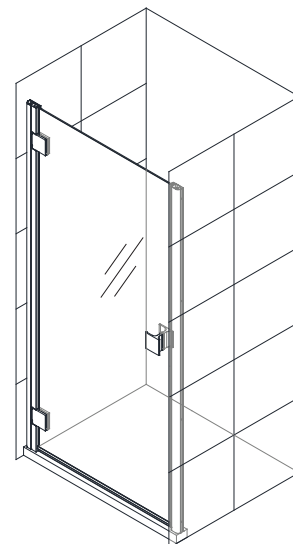

Specification Features

- LUMEN SHOWER DOOR AND SLIMLINE SHOWER BASE
- MODERN WALL PROFILE DESIGN WITH INTEGRATED HINGES
- REVERSIBLE FOR A RIGHT OR LEFT DOOR OPENING
- 1 IN. OF TOTAL ADJUSTMENT FOR WIDTH OR OUT-OF-PLUMB
- 1/4 IN. (6MM) THICK CERTIFIED CLEAR TEMPERED GLASS
- FULL LENGTH MAGNETIC DOOR LATCH
- SLIMLINE SINGLE THRESHOLD SHOWER BASE
- SLIP-RESISTANT TEXTURED FLOOR PATTERN

Technical Information

- Door Model: Lumen
- Door Type: Hinged Shower Door
- Dimensions: 36"W x 36"D x 74 3/4"H
- Access Width: 29 1/2"
- Glass Thickness: 1/4" [6 mm]
- Glass Type: Clear
- Base Type: Single Threshold
- Base Color: Black

Unique Product Design Details:

Shower Door Hinge

Shower Door Handle

Important Notes:

If this unit is going to be installed in a new construction, please, install all of the required plumbing and drainage before installing the shower. Use a competent and licensed plumber for all plumbing installation period.