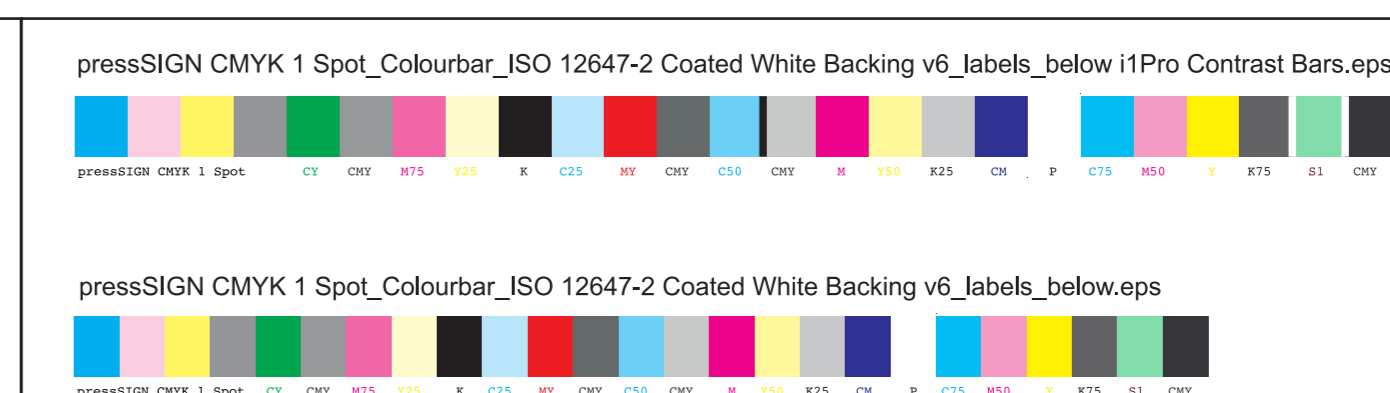

ingenuity™

PowerAdapt ConvertMe
Swing-2-Seat Portable Swing™
0M-9M

5 Swing speeds with WhisperQuiet™ motor technology
5 velocidades de balanceo con tecnología WhisperQuiet™
Avec 5 vitesses et système WhisperQuiet™ technology

12579

ingenuity™

PowerAdapt ConvertMe
Swing-2-Seat Portable Swing™
0M-9M

ingenuitybaby.com

item 3407

UK P SP 12579

ingenuity™

PowerAdapt ConvertMe
Swing-2-Seat Portable Swing™
0M-9M

5 Swing speeds with WhisperQuiet™ motor technology
5 velocidades de balanceo con tecnología WhisperQuiet™
Avec 5 vitesses et système WhisperQuiet™ technology

item 3407

12579

ingenuitybaby.com

ingenuity™

PowerAdapt ConvertMe
Swing-2-Seat Portable Swing™
0M-9M

ingenuitybaby.com

UK P SP 12579

item 3407

kids™