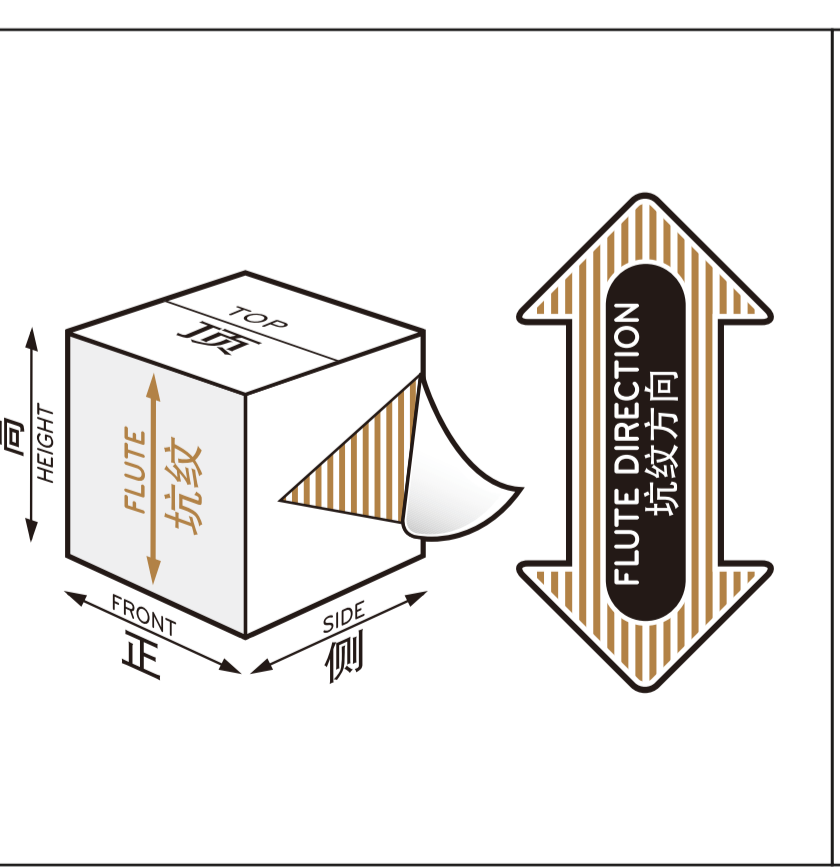

18M-50lbs (23 kg)

ingenuitybaby.com

18M-50lbs (23 kg)

ingenuitybaby.com

18M - 50 lbs (23 kg)

ingenuitybaby.com

18M-50lbs (23 kg)

ingenuitybaby.com

kids™

File Name: 11124-040_12L_PL010826
Brand: Ingenuity
Category: Potty
Product Name: My Size Potty Pro™ - Green
Package Designer: Patrick Rice/alisa
Product Manager: Enter Name
Engineer: Enter Name
Languages: Languages on Package 3/12
Dimensions: 13.3 W x 15.35 H x 6 D (INCH)

Packaging Prints
PMS 353 C plus CMYK
L*81.64 a*-39.47 b*14.56

100% 75% 50% 25% 10% 3% 2% 1% Color

PMS 353 C
Cyan
Magenta
Yellow
Black