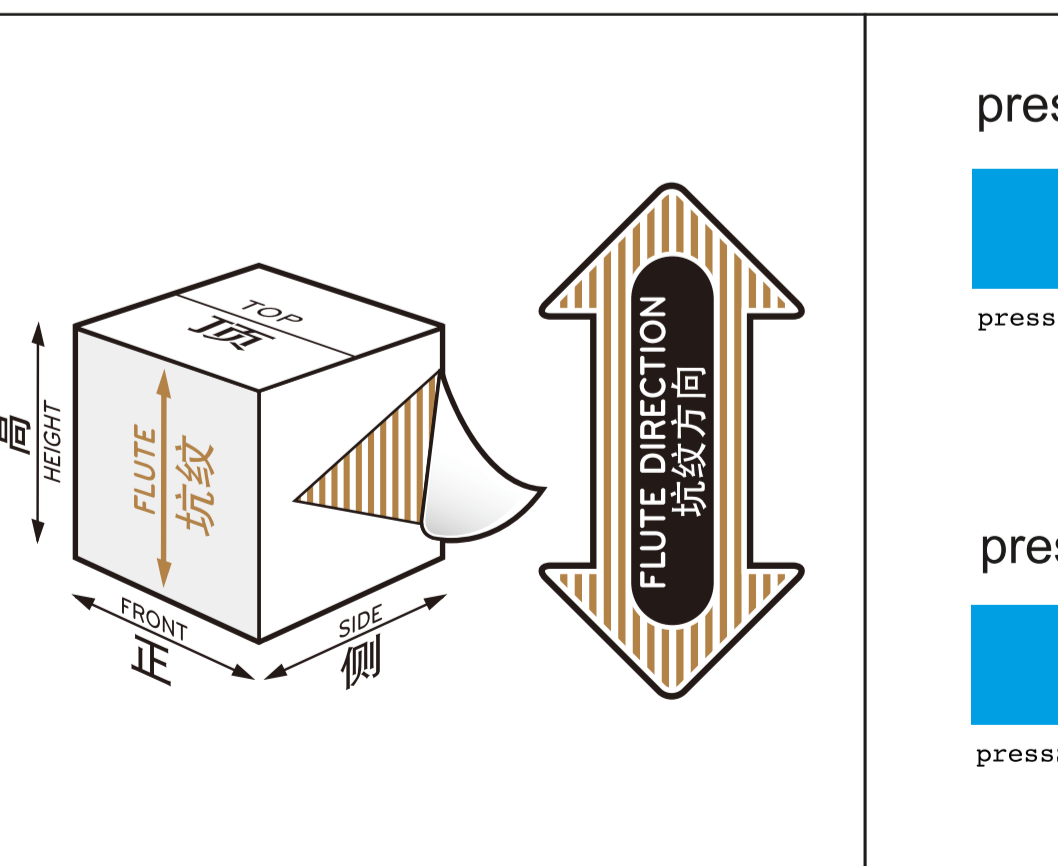

18M-50lbs (23 kg)

ingenuitybaby.com

18M-50lbs (23 kg)

ingenuitybaby.com

18M - 50 lbs (23 kg)

ingenuitybaby.com

18M - 50 lbs (23 kg)

ingenuitybaby.com

kids2™

File Name: 11124-050_12L_PL010826

Brand: Ingenuity

Category: Potty

Product Name: My Size Potty Pro™ - Blue

Package Designer: Patrick Rice

Product Manager: Enter Name

Engineer: Enter Name

Languages: Languages on Package 3/12

Dimensions: 13.3 W x 15.35 H x 6 D (INCH)

Packaging Prints
PMS 353 C plus CMYK
L*81.64 a*-39.47 b*14.56

100%	75%	50%	25%	10%	3%	2%	1%	Color
								PMS 353 C
								Cyan
								Magenta
								Yellow
								Black