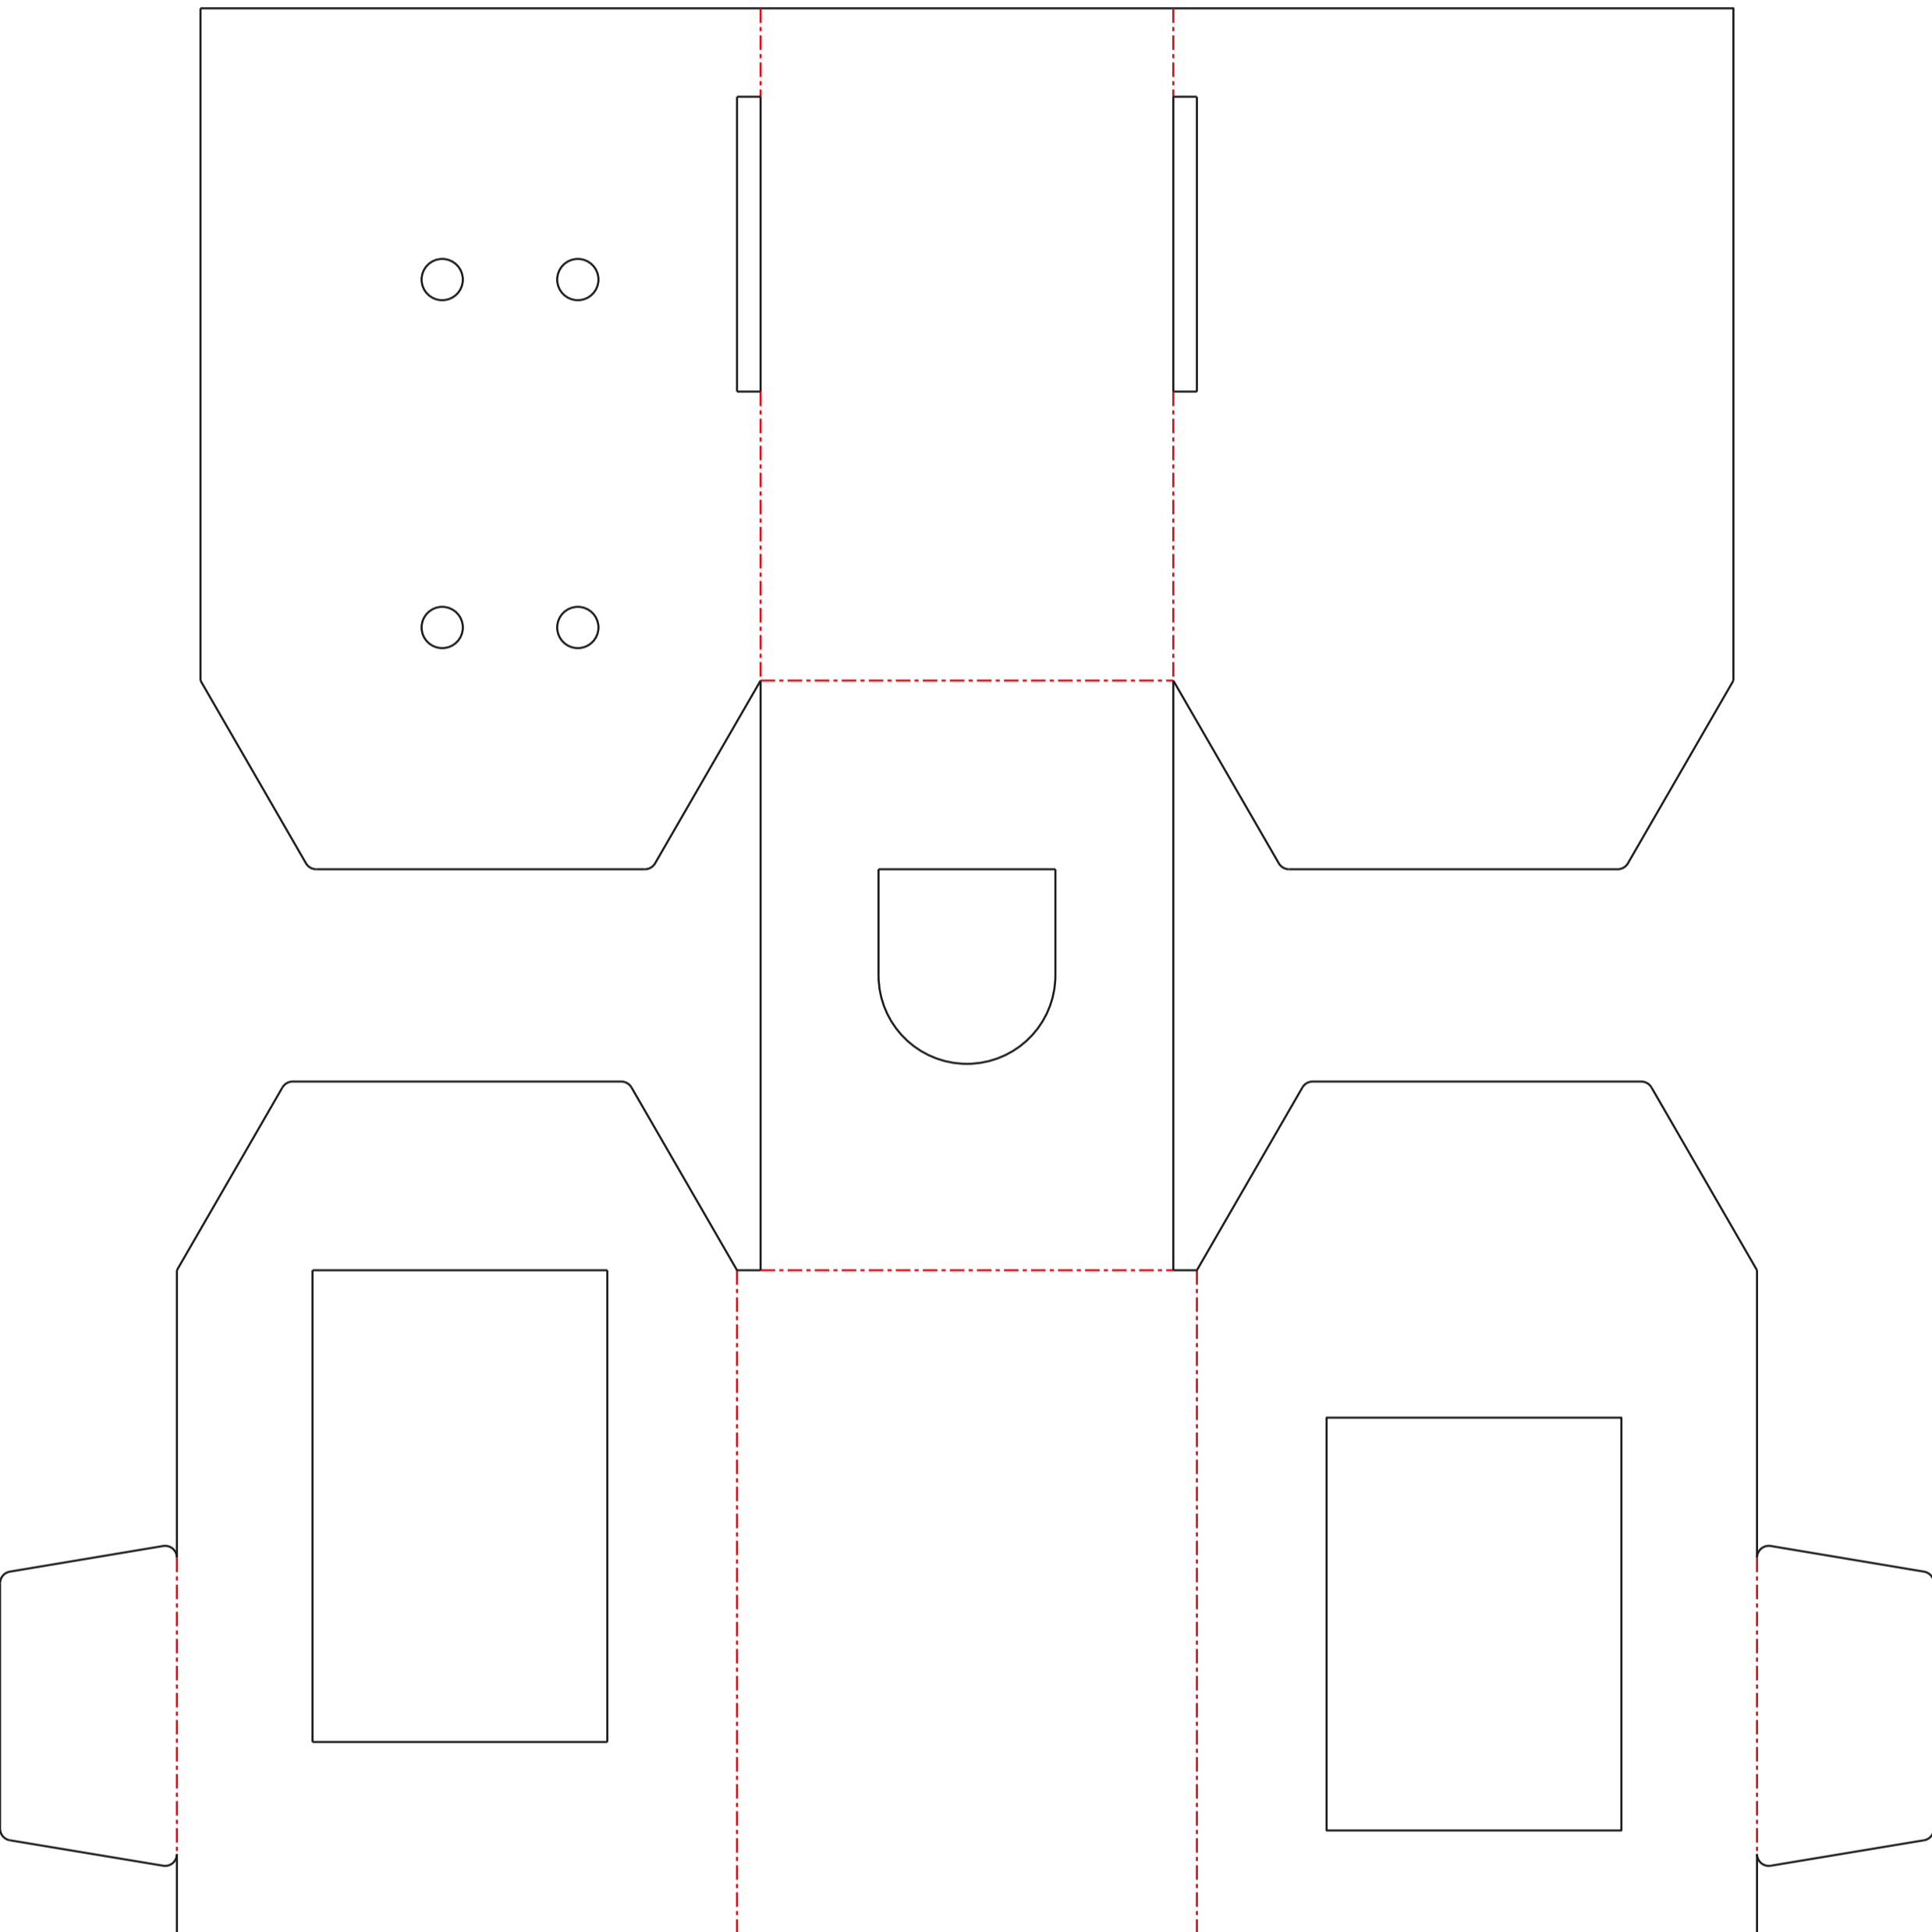

18M-50lbs (23 kg)

ingenuitybaby.com

18M-50lbs (23 kg)

ingenuitybaby.com

18M - 50 lbs (23 kg)

ingenuitybaby.com

18M - 50 lbs (23 kg)

ingenuitybaby.com

kids2™

File Name: 11124-050_12L_PL010826

Brand: Ingenuity

Category: Potty

Product Name: My Size Potty Pro™ - Blue

Package Designer: Patrick Rice

Product Manager: Enter Name

Engineer: Enter Name

Languages: Languages on Package 3/12

Dimensions: 13.3 W x 15.35 H x 6 D (INCH)

Packaging Prints
PMS 353 C plus CMYK
L*81.64 a*-39.47 b*14.56

100%	75%	50%	25%	10%	3%	2%	1%	Color
								PMS 353 C
								Cyan
								Magenta
								Yellow
								Black

pressSIGN CMYK 1 Spot_Colourbar_ISO 12647-2 Coated White Backing v6_labels_below i1Pro Contrast Bars.eps

pressSIGN CMYK 1 Spot_Colourbar_ISO 12647-2 Coated White Backing v6_labels_below.eps

Short
UPC EXAMPLE

FOR REFERENCE ONLY

There are two color bars on this proof and in the art file. One to be used with X-rite I1 Pro Spectrophotometer. The other can be used with most other spectrophotometers. Printers must repeat one of the two color bars all the way across the width (gripper edge) of the press sheets on sample runs and production runs. Failure to comply will result in the remaking of film and/or plates at your cost. 数码稿以及设计文件包含了两种色带。一种适用于X-rite (爱色丽) I1 Pro 分光光度计，另一种适用于其它大部分的分光光度计。在打样或者批量生产时，印刷厂必须选择其中一种色带并重复添加直到覆盖整张纸的宽度(叼口边)。没有按照上述要求而导致重新出菲林、出版的费用将由印刷厂承担。