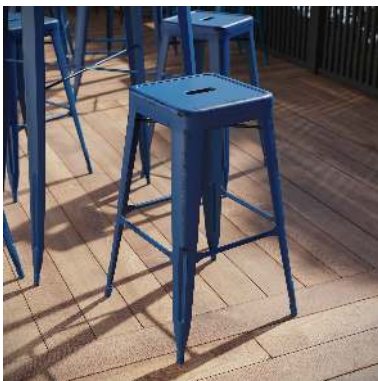

FLASH FURNITURE

a Ubique Group brand

RESTAURANT

KAI COMMERCIAL GRADE 30" HIGH BACKLESS DISTRESSED ANTIQUE BLUE METAL INDOOR-OUTDOOR BARSTOOL

SKU:

ET-BT3503-30-AB-GG

UPC:

889142080992

- It isn't everyday you find a stool that is so at home in multiple settings. Whether you're going for a bold industrial look or completing that farmhouse design you had your heart set on, this distressed stool will be the star on either stage.
- Metal stack stool: stacks up to 10 high making it ideal for spare seating, plastic caps protect frame when stacked
- Quality Construction: ships fully assembled, seat drain allows rainwater to pass through, heavy duty construction holds up to 500 pounds
- Industrial backless bar height stool for your patio, restaurant, hotel
- PRODUCT MEASUREMENTS: Overall Size: 17"W x 17"D x 30"H; Seat Size: 12"W x 12"D x 30"H; No Assembly Required

VARIATIONS:

Green

Silver Gra

Antique Bl

Yellow

Green-Blue

Copper

White