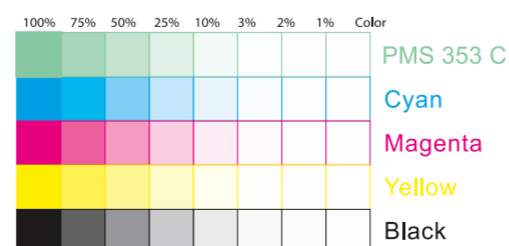

BACK

File Name: 12118_B1_MEES_STNPOP080423

Brand: Ingenuity

Category: Sleep

Product Name: Cuddle Lamb™ Rocking Seat

Package Designer: MARE CREATIVE

Product Manager: XXXXXXXX

Engineer: XXXXXXXX

Languages: Languages on POP 2/6

Dimensions: 5.5"W x 7.25"H

Packaging Prints
PMS 353 C plus CMYK
L*81.64 a*-39.47 b*14.56