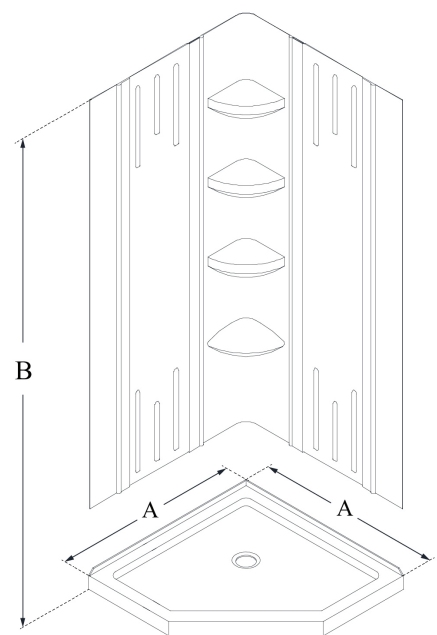

Model SKUs:

DL-6040C-01