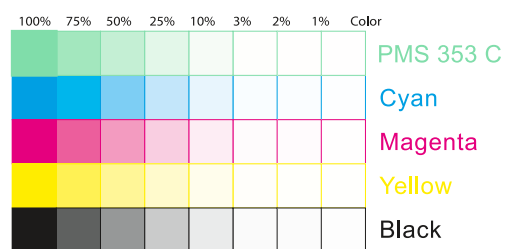

kids™

File Name: 16869_MEEU_TRAYSTK011924

Brand: Ingenuity

Category: High chair

Product Name: Proper Positioner™ 7-in-1 Deluxe High Chair - Chambray

Package Designer: Jimmy Li

Product Manager: XXXXXXXX

Engineer: XXXXXXXX

Languages: 7L

Dimensions: 14.56"W x 7.42"H

Packaging Prints
PMS 353 C plus CMYK
L*81.64 a*-39.47 b*14.56