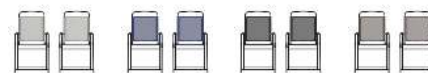

VARIATIONS:

Gray

Navy

Black

Brown