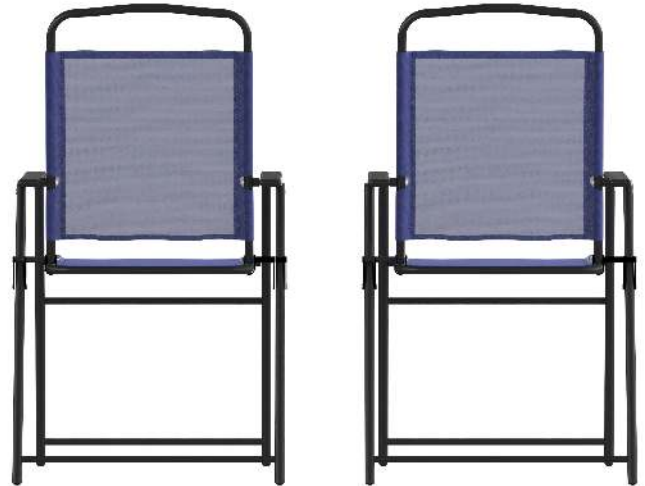

FLASH FURNITURE

a Ubique Group brand

METAL PATIO CHAIRS

SET OF 2 MYSTIC FOLDING PATIO SLING CHAIRS, OUTDOOR TEXTILENE LAWN CHAIRS WITH ARMRESTS IN NAVY

SKU:

2-GM-SC098-NV-GG

UPC:

196861105319

- **BEAUTIFUL AND BREATHABLE:** Premium textilene material comfortably supports you while allowing cooling airflow ideal for outdoor spaces
- **LIGHTWEIGHT PORTABILITY:** Foldable design for easy storage and transport to your favorite hangout spots
- **STRONG AND STURDY:** UV fade and weather resistant powder coated rust-resistant frames hold up to 300 lbs. static weight per chair
- **FULLY ASSEMBLED:** Arrives ready for use and wipes clean easily with a damp cloth
- **PRODUCT MEASUREMENTS:** Overall Size (2): 20.75"W x 24.5"D x 35.75"H; Seat Size: 15.75"W x 14.25"D x 17.75"H; Back Size: 17"W x 15.75"H; Arm Size: 23.25"H from floor; 7"H from seat; Folded Size: 21.5"W x 2"D x 34"H

VARIATIONS:

Gray

Navy

Black

Brown