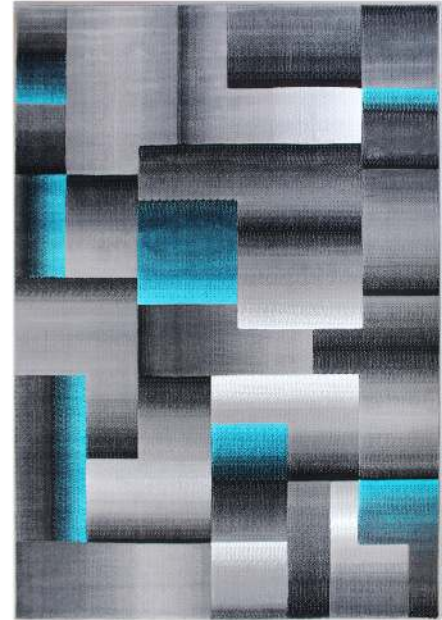

FLASH FURNITURE

a Ubique Group brand

GEOMETRIC RUGS

ELIO COLLECTION 5' X 7' TURQUOISE COLOR
BLOCKED AREA RUG - OLEFIN RUG WITH
JUTE BACKING - ENTRYWAY, LIVING ROOM,
OR BEDROOM

SKU:

ACD-RGTRZ861-57-TQ-GG

UPC:

840196360140

- Multipurpose area rug for hallways, living rooms, or bedrooms
- FORWARD THINKING STYLE: Linear geometric color blocked pattern with jute backing
- LONG-LASTING MATERIALS: Olefin fibers are colorfast, water and stain resistant, and offer an ultra-soft underfoot sensation for kids and pets
- USE AND CARE: Remove dirt with regular vacuuming without the beater brush; Spot clean stains with a solution of water and a mild detergent solution
- PRODUCT MEASUREMENTS: Overall Size: 5' X 7'; No Assembly Required

VARIATIONS:

Turquoise

Purple

Blue

Grey

Red

Orange