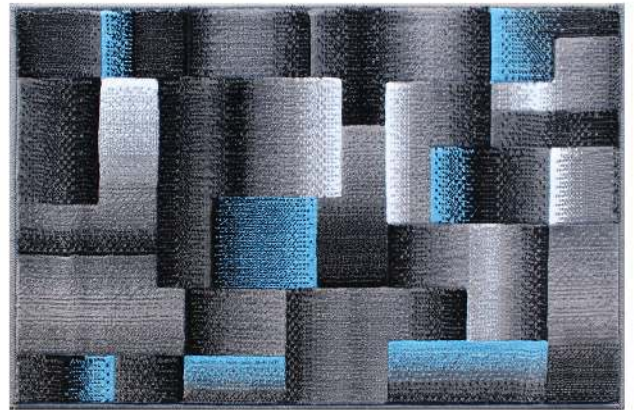

## GEOMETRIC RUGS

ELIO COLLECTION 2' X 3' BLUE COLOR  
BLOCKED AREA RUG - OLEFIN RUG WITH  
JUTE BACKING - ENTRYWAY, LIVING ROOM,  
OR BEDROOM

### SKU:

ACD-RGTRZ861-23-BL-GG

### UPC:

840196359885

- Multipurpose area rug for hallways, living rooms, or bedrooms
- FORWARD THINKING STYLE: Linear geometric color blocked pattern with jute backing
- LONG-LASTING MATERIALS: Olefin fibers are colorfast, water and stain resistant, and offer an ultra-soft underfoot sensation for kids and pets
- USE AND CARE: Remove dirt with regular vacuuming without the beater brush; Spot clean stains with a solution of water and a mild detergent solution
- PRODUCT MEASUREMENTS: Overall Size: 2' X 3'; No Assembly Required

### VARIATIONS:

Red

Purple

Orange

Blue