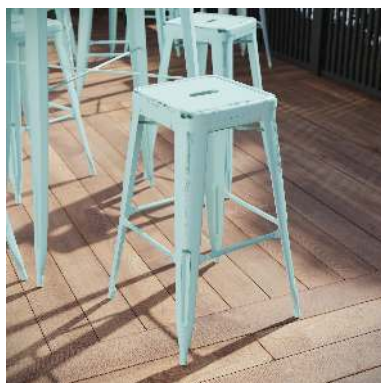

FLASH FURNITURE

a Ubique Group brand

RESTAURANT

KAI COMMERCIAL GRADE 4 PACK 30" HIGH BACKLESS DISTRESSED GREEN-BLUE METAL INDOOR-OUTDOOR BARSTOOL

SKU:

4-ET-BT3503-30-DB-GG

UPC:

889142044130

- Pack of 4: It isn't everyday you find a stool that is so at home in multiple settings. Whether you're going for a bold industrial look or completing that farmhouse design you had your heart set on, this distressed stool will be the star on either stage.
- Metal stack stool: stacks up to 10 high making it ideal for spare seating, plastic caps protect frame when stacked
- Quality Construction: ships fully assembled, seat drain allows rainwater to pass through, heavy duty construction holds up to 500 pounds
- Industrial backless bar height stool for your patio, restaurant, hotel
- PRODUCT MEASUREMENTS: Overall Size: 17"W x 17"D x 30"H; Seat Size: 12"W x 12"D x 30"H; No Assembly Required

VARIATIONS:

Green

Yellow

Black

Kelly Blue

Copper

Orange

Silver Gra