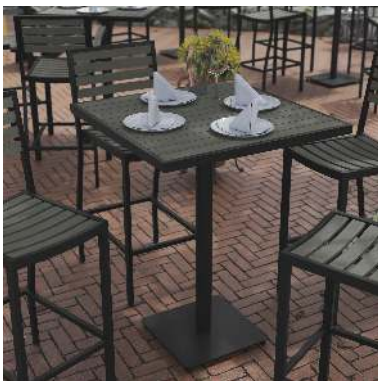

FLASH FURNITURE

a Ubique Group brand

FAUX TEAK PATIO BAR TABLES

LARK COMMERCIAL GRADE 32" SQUARE OUTDOOR BAR HEIGHT TABLE WITH GRAY WASH POLY RESIN SLATS

SKU:

XU-HW1045-3232-GY-GG

UPC:

196861093364

- **MODERN VERSATILITY:** Commercial grade bar height dining table with seating for 4 fits in any décor in your restaurant, pub, patio or poolside
- **WEATHER RESISTANT:** Poly resin slatted top won't rot, chip, or peel for long-lasting use
- **STRONG AND DURABLE:** Powder coated pedestal design with square base and adjustable floor glides holds up to 200 lbs. static weight capacity
- **EASY ASSEMBLY AND CARE:** Includes illustrated step by step instructions and wipes clean with a damp cloth
- **PRODUCT MEASUREMENTS:** Overall Size: 32"W x 32"D x 40.5"H

VARIATIONS:

Teak

Gray Wash