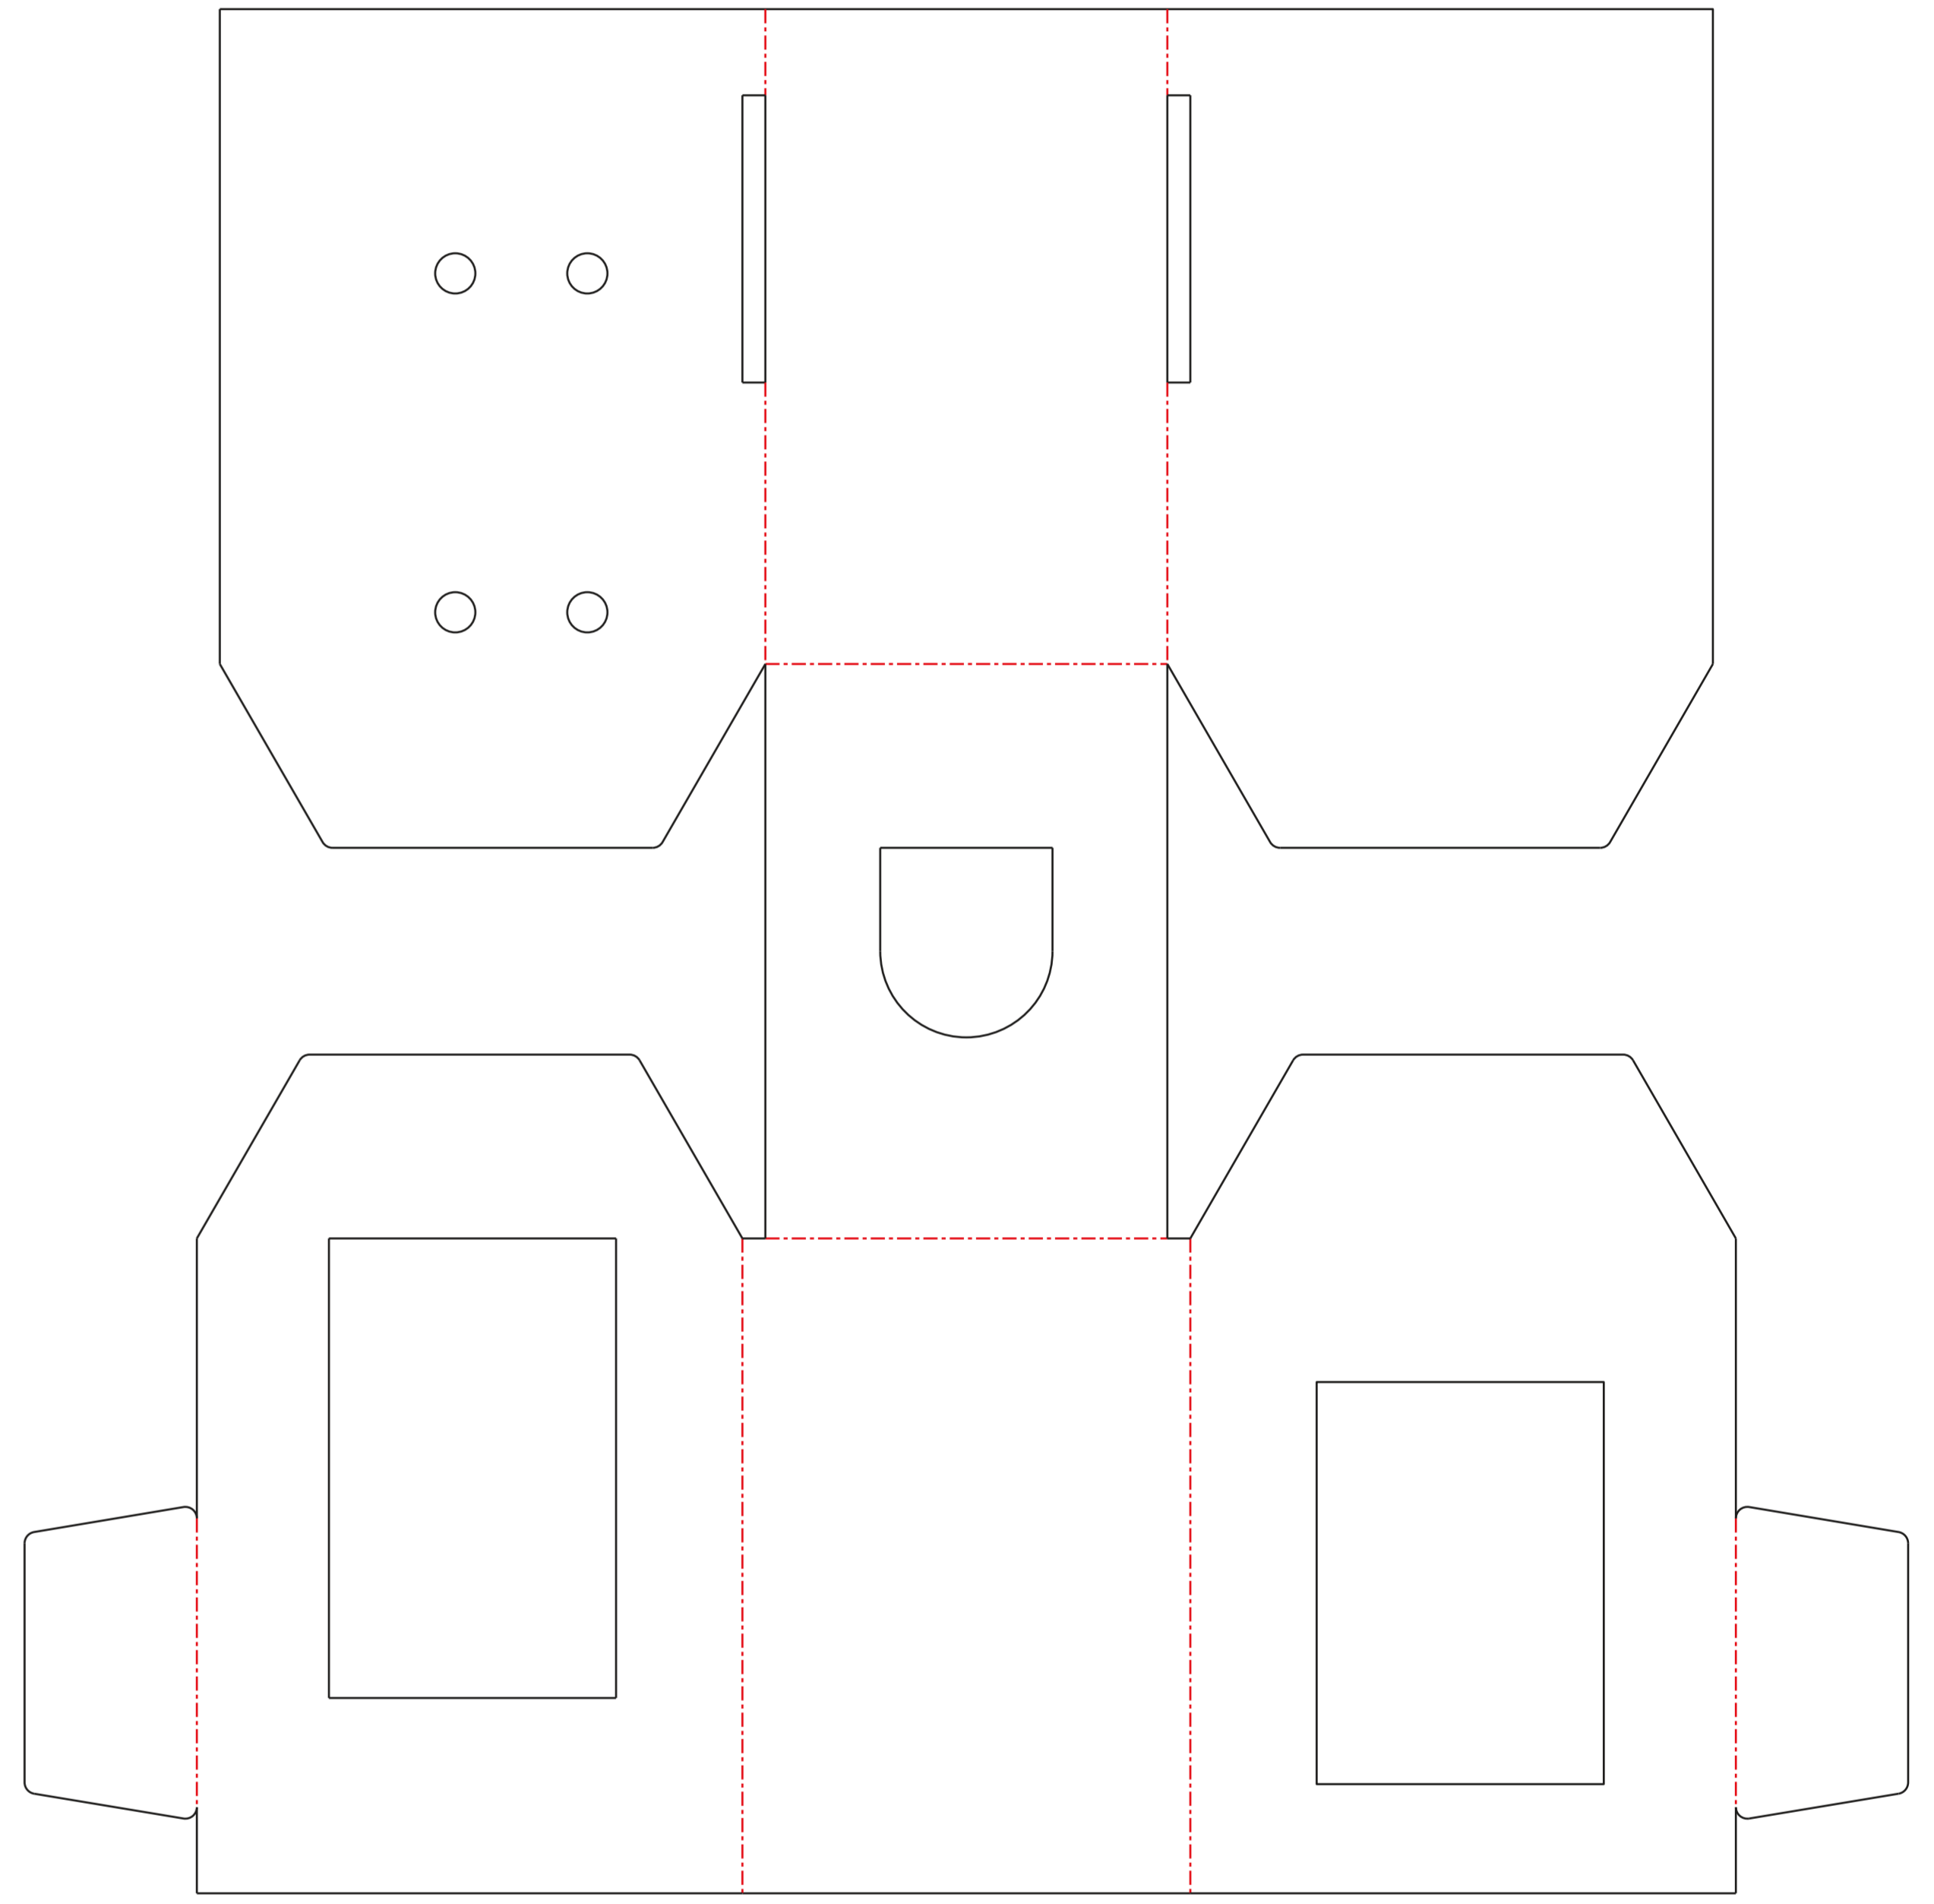

ingenuity™

My Size Potty Pro™

2-in-1 System • Sistema 2 en 1 • Système 2 en 1

2-in-1-System • System 2 w 1 • Sistema 2 in 1 • 2-in-1-system
Sistema dois em um • systém 2 v 1 • 2-in-1-システム • 二合一系統

18M-50lbs (23 kg) ingenuitybaby.com

ingenuity™

My Size Potty Pro™

2-in-1 System • Sistema 2 en 1 • Système 2 en 1

ingenuitybaby.com

ingenuity™

My Size Potty Pro™

2-in-1 System • Sistema 2 en 1 • Système 2 en 1

18M - 50 lbs (23 kg) ingenuitybaby.com

ingenuity™

My Size Potty Pro™

2-in-1 System Sistema 2 en 1 Système 2 en 1

ingenuitybaby.com

kids2™
File Name: 11124_ING-12L_AMP_PL010826
Brand: Ingenuity
Category: Potty
Product Name: My Size Potty Pro™
Package Designer: Patrick Rice/alisa
Product Manager: Jennifer S
Engineer:
Languages: Languages on Package 3L/12L
Dimensions: see die

There are two color bars on this proof and in the art file. One to be used with X-rite I1 Pro Spectrophotometer. The other can be used with most other spectrophotometers. Printers must repeat one of the two color bars all the way across the width (gripper edge) of the press sheets on sample runs and production runs. Failure to comply will result in the remaking of film and/or plates at your cost. 数码稿以及设计文件包含了两种色带。一种适用于X-rite (爱色丽) I1 Pro 分光光度计，另一种适用于其它大部分的分光光度计。在打样或者批量生产时，印刷厂必须选择其中一种色带并重复添加直到覆盖整张纸的宽度(切口边)。没有按照上述要求而导致重新出菲林、出版的费用将由印刷厂承担。