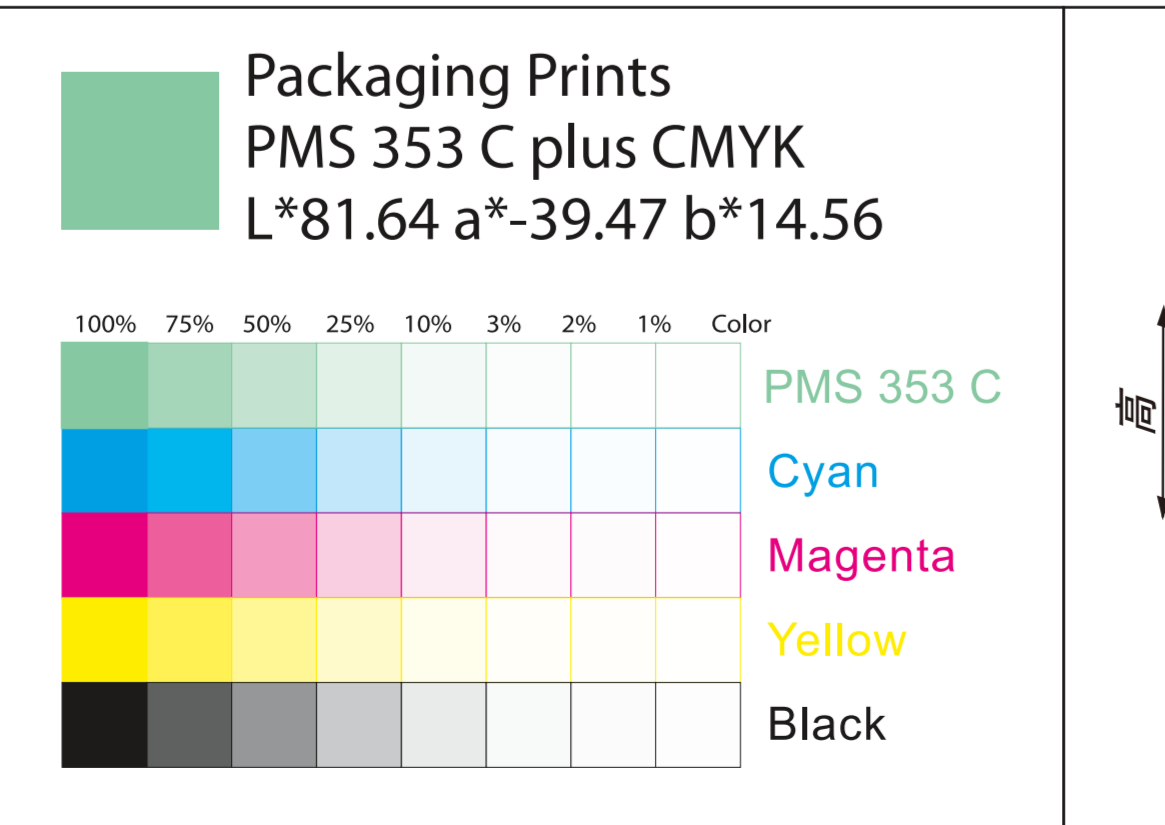

kids2™
File Name: 11124_ING-12L_AMP_PL010826
Brand: Ingenuity
Category: Potty
Product Name: My Size Potty Pro™
Package Designer: Patrick Rice/alisa
Product Manager: Jennifer S
Engineer:
Languages: Languages on Package 3L/12L
Dimensions: see die