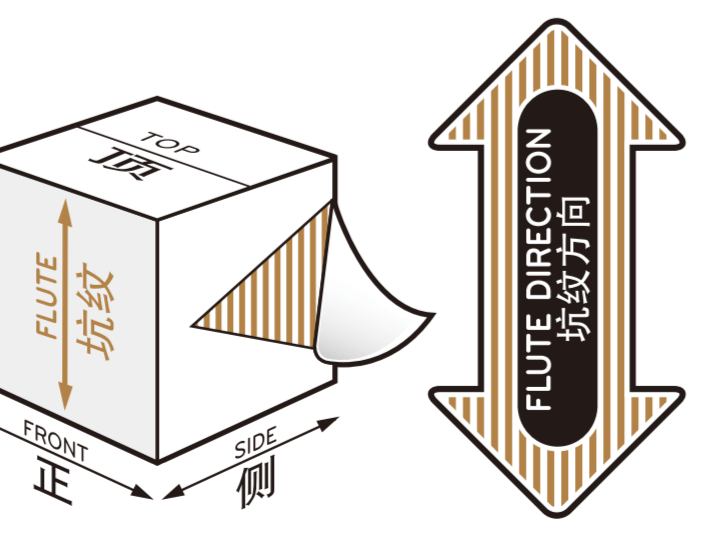

kids2™
File Name: 11124_ING-12L_AMP_PL010826
Brand: Ingenuity
Category: Potty
Product Name: My Size Potty Pro™
Package Designer: Patrick Rice/alisa
Product Manager: Jennifer S
Engineer:
Languages: Languages on Package 3L/12L
Dimensions: see die