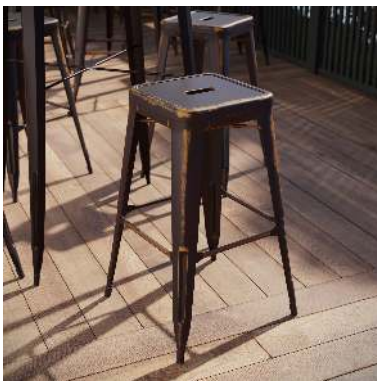

FLASH FURNITURE

a Ubique Group brand

RESTAURANT

KAI COMMERCIAL GRADE 4 PACK 30" HIGH BACKLESS DISTRESSED COPPER METAL INDOOR-OUTDOOR BARSTOOL

SKU:

4-ET-BT3503-30-COP-GG

UPC:

889142044123

- Pack of 4: It isn't everyday you find a stool that is so at home in multiple settings. Whether you're going for a bold industrial look or completing that farmhouse design you had your heart set on, this distressed stool will be the star on either stage.
- Metal stack stool: stacks up to 10 high making it ideal for spare seating, plastic caps protect frame when stacked
- Quality Construction: ships fully assembled, seat drain allows rainwater to pass through, heavy duty construction holds up to 500 pounds
- Industrial backless bar height stool for your patio, restaurant, hotel
- PRODUCT MEASUREMENTS: Overall Size: 17"W x 17"D x 30"H; Seat Size: 12"W x 12"D x 30"H; No Assembly Required

VARIATIONS: