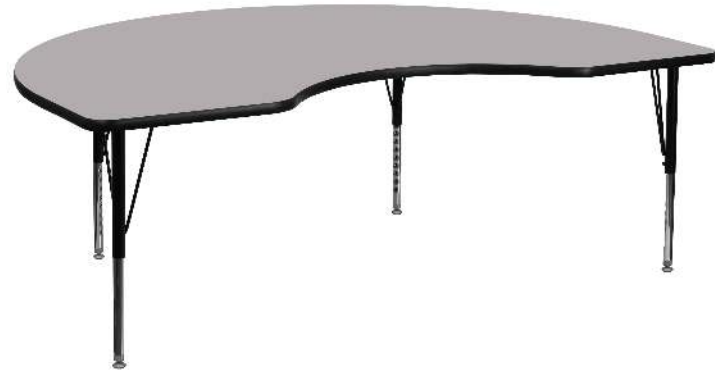

FLASH FURNITURE

a Ubiq Group brand

KIDNEY ACTIVITY TABLES

WREN 48"W X 72"L KIDNEY GREY
THERMAL LAMINATE ACTIVITY
TABLE - HEIGHT ADJUSTABLE
SHORT LEGS

SKU:

XU-A4872-KIDNY-GY-T-P-GG

UPC:

847254024518

PRODUCT MEASUREMENTS: Overall Size: 48"W x 72"D x
16.125-25.125"H; Ships In Multiple Boxes

VARIATIONS:

Oak

Gray

Red

Yellow