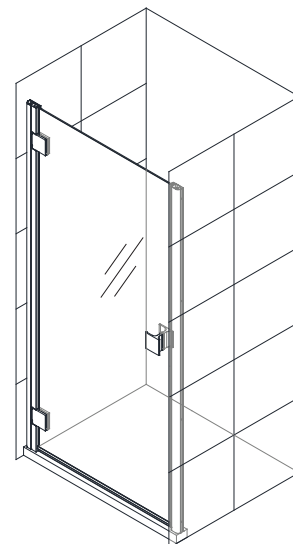

Specification Features

- LUMEN SHOWER DOOR AND SLIMLINE SHOWER BASE
- MODERN WALL PROFILE DESIGN WITH INTEGRATED HINGES
- REVERSIBLE FOR A RIGHT OR LEFT DOOR OPENING
- 1 IN. OF TOTAL ADJUSTMENT FOR WIDTH OR OUT-OF-PLUMB
- 1/4 IN. (6MM) THICK CERTIFIED CLEAR TEMPERED GLASS
- FULL LENGTH MAGNETIC DOOR LATCH
- SLIMLINE SINGLE THRESHOLD SHOWER BASE
- SLIP-RESISTANT TEXTURED FLOOR PATTERN

Technical Information

- Door Model: Lumen
- Door Type: Hinged Shower Door
- Dimensions: 42"W x 42"D x 74 3/4"H
- Access Width: 35 1/2"
- Glass Thickness: 1/4" [6 mm]
- Glass Type: Clear
- Base Type: Single Threshold
- Base Color: White

Unique Product Design Details:

Shower Door Hinge

Shower Door Handle

Important Notes:

If this unit is going to be installed in a new construction, please, install all of the required plumbing and drainage before installing the shower. Use a competent and licensed plumber for all plumbing installation period.