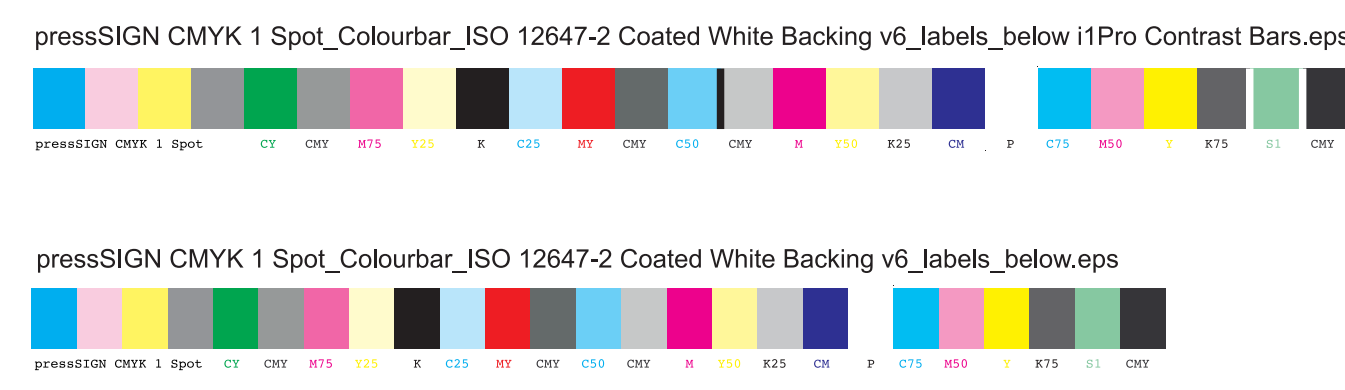

17215-092 - Primary POP

15" x 10.5"

ingenuity™ Trio Foldaway™ Quill™ 6M-5Y AÑOS ANS 6-in-1 High Chair

6+ Mode Convertible High Chair

Easily converts to a toddler chair

Folding legs for compact storage

Family mode - 2 kids at once Flip over Retourner

6 modes of use

8"x1"

kids2™
File Name: 17215-092_MEEU_PRIPOP051625
Brand: Ingenuity
Category: High chair
Product Name: Trio Foldaway™ Quill™
Package Designer: Carol Pang/Ted
Product Manager: XXXXXXXX
Engineer: XXXXXXXX
Languages: 1L/2L
Dimensions: See Dieline

There are two color bars on this proof and in the art file. One to be used with X-rite I1 Pro Spectrophotometer. The other can be used with most other spectrophotometers. Printers must repeat one of the two color bars all the way across the width (grripper edge) of the press sheets on sample runs and production runs. Failure to comply will result in the remaking of film and/or plates at your cost. 数码稿以及设计文件包含了两种色带。一种适用于X-rite (爱色丽) I1 Pro 分光光度计, 另一种适用于其它大部分的分光光度计。在打样或者批量生产时, 印刷厂必须选择其中一种色带并重复添加直到覆盖整张纸的宽度(胃口边)。没有按照上述要求而导致重新出菲林、出版的费用将由印刷厂承担。