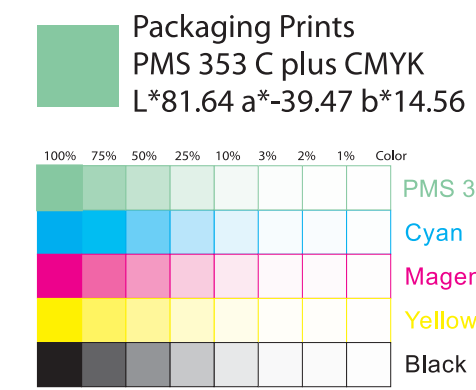

17215-092 - Primary POP

15" x 10.5"

ingenuity™ Trio Foldaway™ Quill™ 6M-5Y AÑOS ANS 6-in-1 High Chair

6+ Mode Convertible High Chair

Easily converts to a toddler chair

Folding legs for compact storage

Family mode - 2 kids at once Flip over Retourner

There are two color bars on this proof and in the art file. One to be used with X-rite I1 Pro Spectrophotometer. The other can be used with most other spectrophotometers. Printers must repeat one of the two color bars all the way across the width (grripper edge) of the press sheets on sample runs and production runs. Failure to comply will result in the remaking of film and/or plates at your cost. 数码稿以及设计文件包含了两种色带。一种适用于X-rite (爱色丽) I1 Pro 分光光度计, 另一种适用于其它大部分的分光光度计。在打样或者批量生产时, 印刷厂必须选择其中一种色带并重复添加直到覆盖整张纸的宽度(胃口边)。没有按照上述要求而导致重新出菲林、出版的费用将由印刷厂承担。