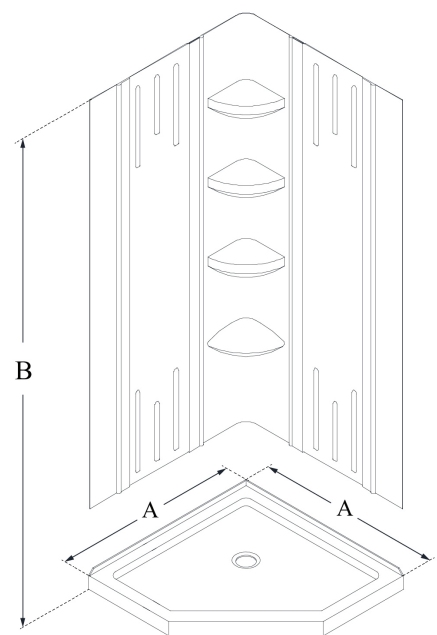

Model SKUs:

DL-6041C-01