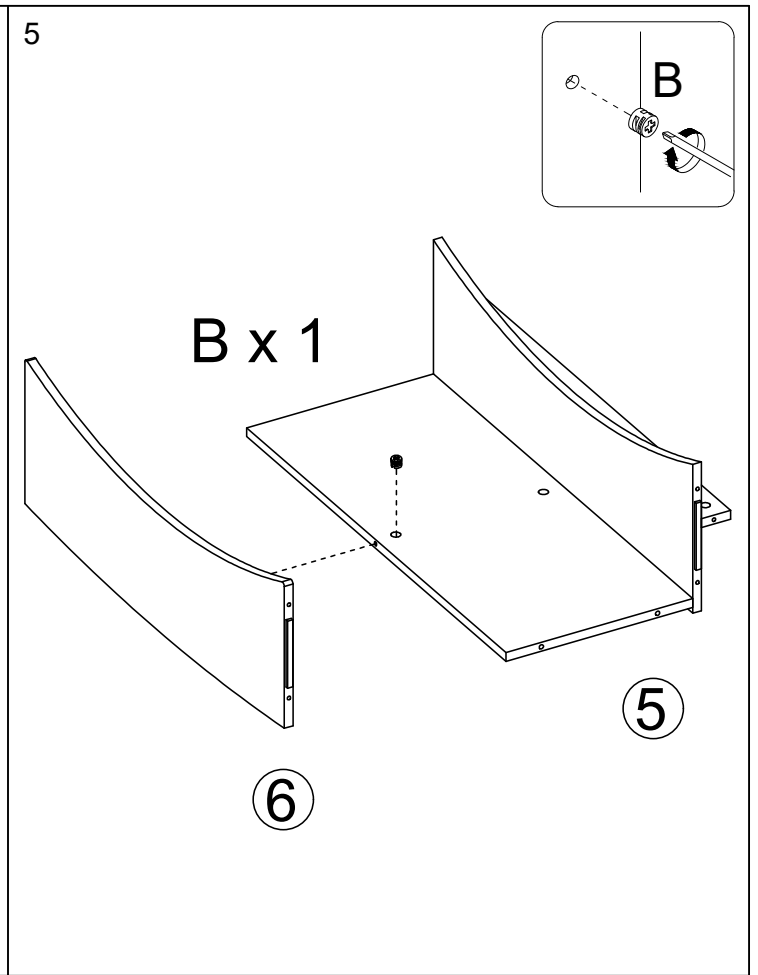

221201		Tool Required
Accessories Included:		
M6 x 7 L42 CAS-FE.6.7X42.3-01 A x 4	d15 x 12 CAS-D15X12-01 B x 4	M7 x 48 SHT-WN-M7X48-01 C x 16
M4 x 50 SCW-SS-M4X50-01 D x 2	M4 x 25 SCW-WN-M4X25-01 E x 4	ALLEN KEY 4 F x 1