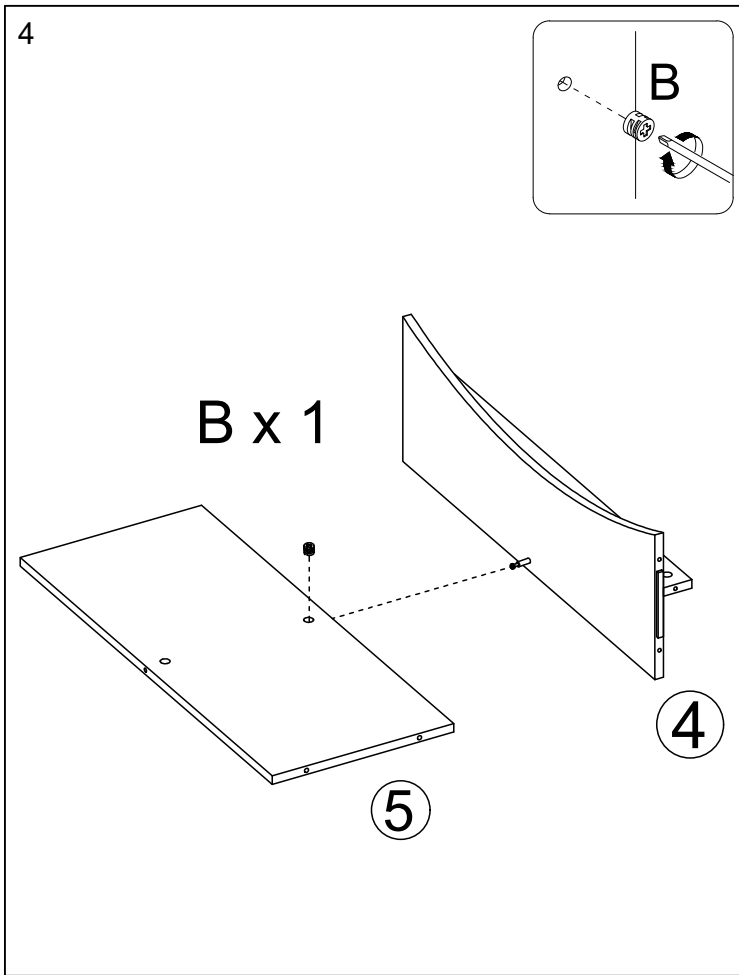

221201		Tool Required
Accessories Included:		
M6 x 7 L42 CAS-FE.6.7X42.3-01 A x 4	d15 x 12 CAS-D15X12-01 B x 4	M7 x 48 SHT-WN-M7X48-01 C x 16
M4 x 50 SCW-SS-M4X50-01 D x 2	M4 x 25 SCW-WN-M4X25-01 E x 4	ALLEN KEY 4 F x 1