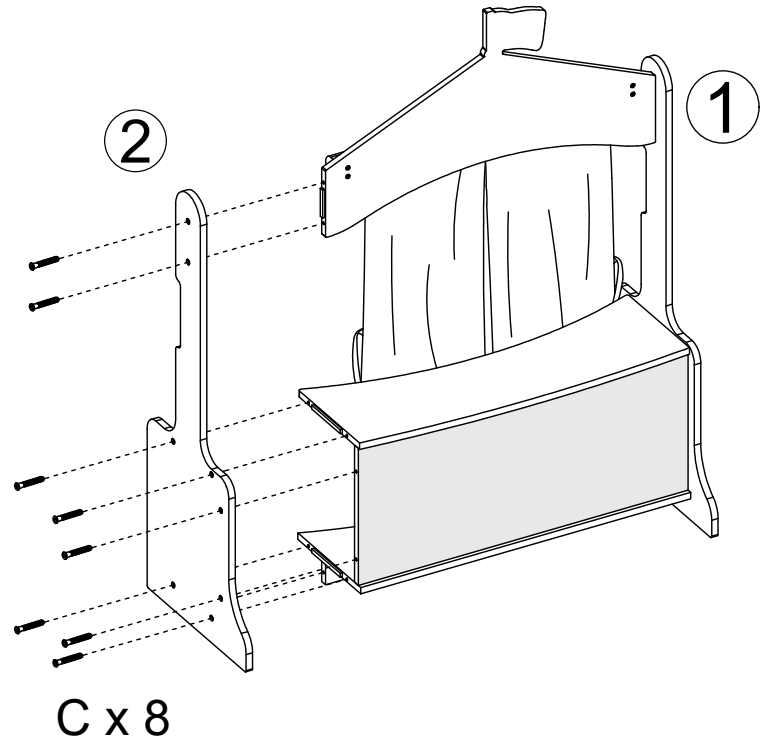

221201		Tool Required
Accessories Included:		
M6 x 7 L42 CAS-FE.6.7X42.3-01 A x 4	d15 x 12 CAS-D15X12-01 B x 4	M7 x 48 SHT-WN-M7X48-01 C x 16
M4 x 50 SCW-SS-M4X50-01 D x 2	M4 x 25 SCW-WN-M4X25-01 E x 4	ALLEN KEY 4 F x 1