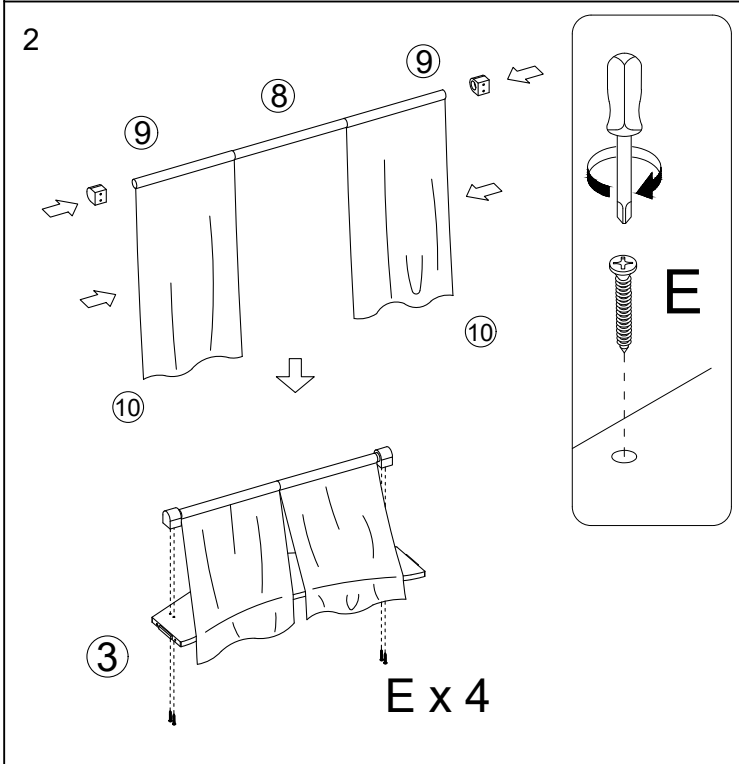

221201		Tool Required
Accessories Included:		
M6 x 7 L42 CAS-FE.6.7X42.3-01 A x 4	d15 x 12 CAS-D15X12-01 B x 4	M7 x 48 SHT-WN-M7X48-01 C x 16
M4 x 50 SCW-SS-M4X50-01 D x 2	M4 x 25 SCW-WN-M4X25-01 E x 4	ALLEN KEY 4 F x 1