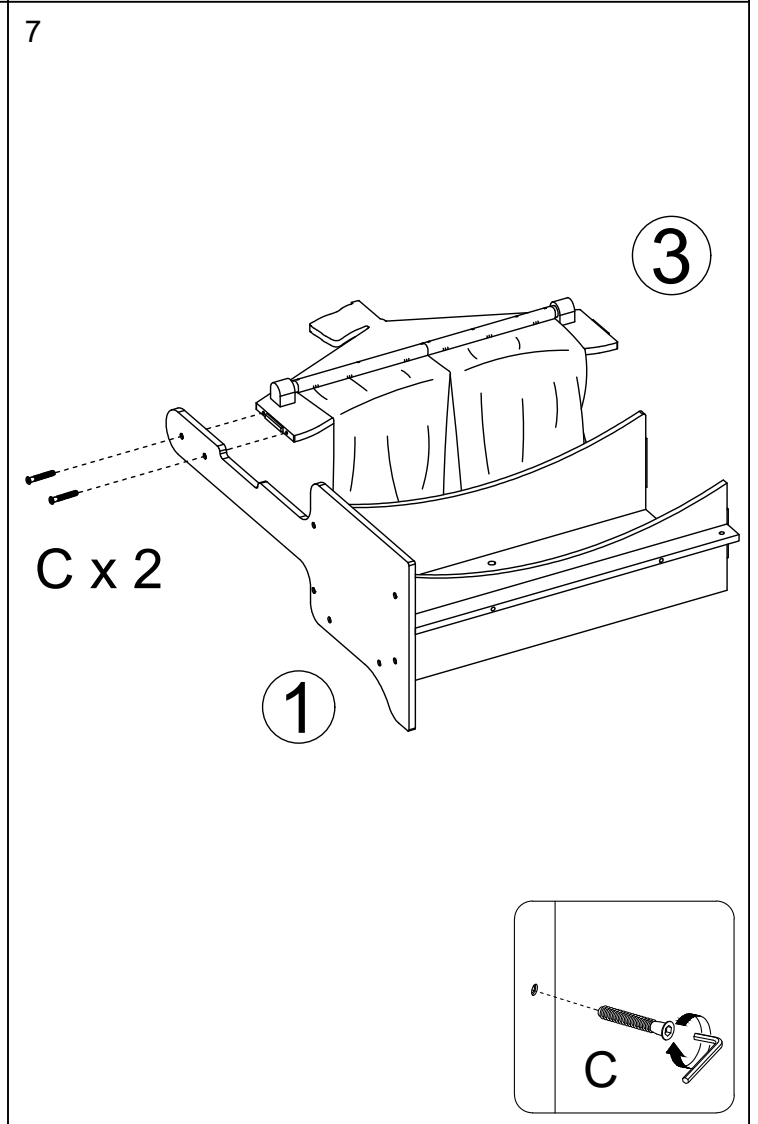

221201		Tool Required
Accessories Included:		
M6 x 7 L42 CAS-FE.6.7X42.3-01 A x 4	d15 x 12 CAS-D15X12-01 B x 4	M7 x 48 SHT-WN-M7X48-01 C x 16
M4 x 50 SCW-SS-M4X50-01 D x 2	M4 x 25 SCW-WN-M4X25-01 E x 4	ALLEN KEY 4 F x 1