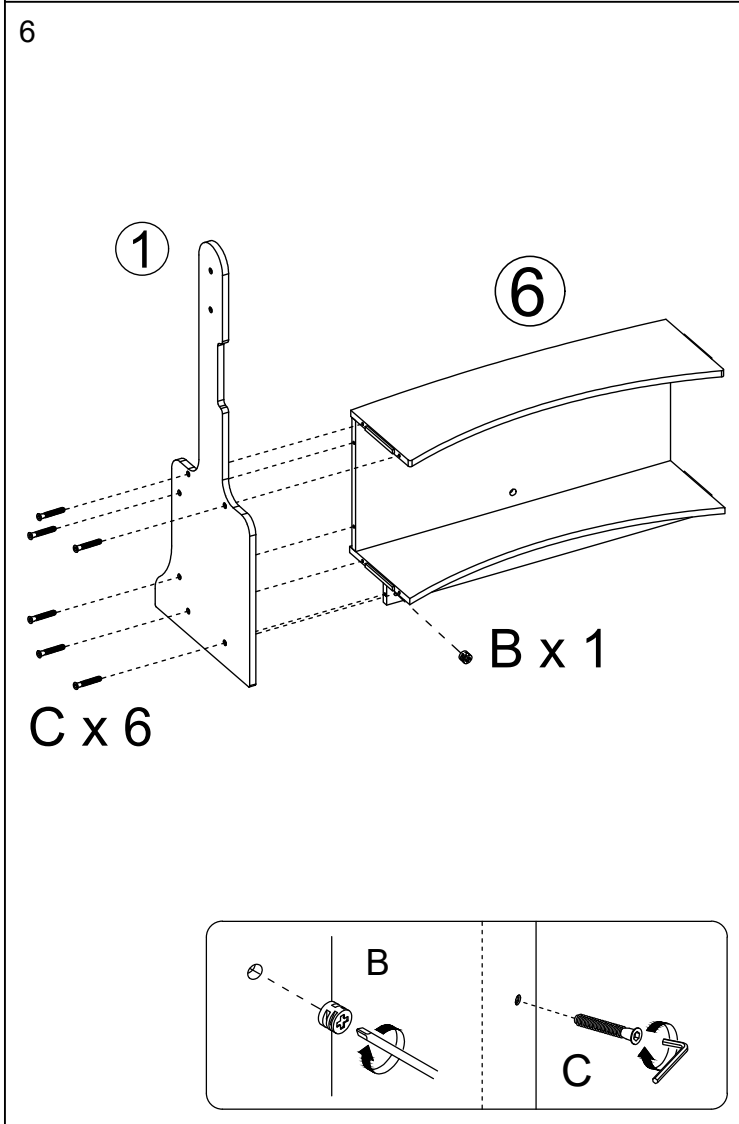

221201		Tool Required
Accessories Included:		
M6 x 7 L42 CAS-FE.6.7X42.3-01 A x 4	d15 x 12 CAS-D15X12-01 B x 4	M7 x 48 SHT-WN-M7X48-01 C x 16
M4 x 50 SCW-SS-M4X50-01 D x 2	M4 x 25 SCW-WN-M4X25-01 E x 4	ALLEN KEY 4 F x 1