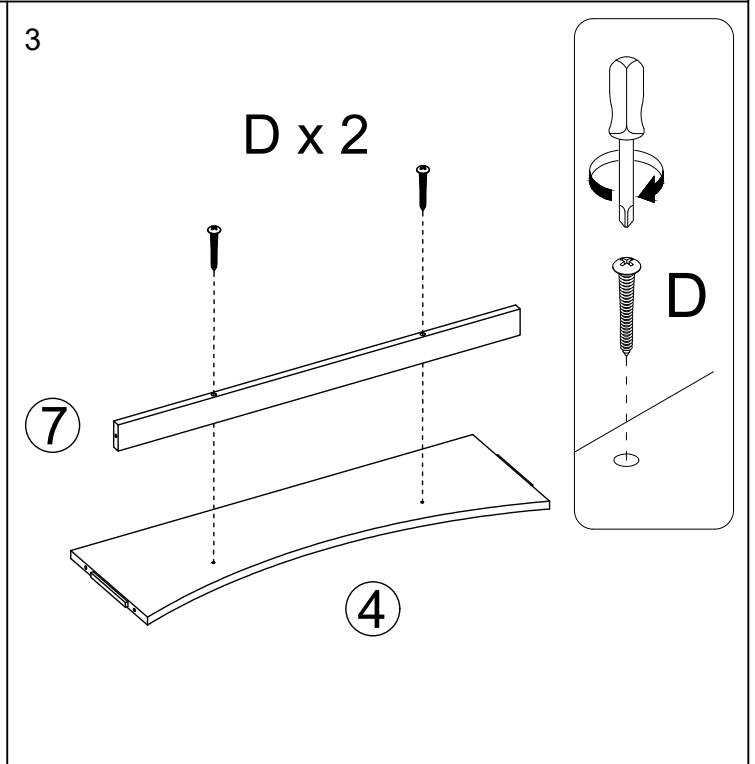

221201		Tool Required
Accessories Included:		
M6 x 7 L42 CAS-FE.6.7X42.3-01 A x 4	d15 x 12 CAS-D15X12-01 B x 4	M7 x 48 SHT-WN-M7X48-01 C x 16
M4 x 50 SCW-SS-M4X50-01 D x 2	M4 x 25 SCW-WN-M4X25-01 E x 4	ALLEN KEY 4 F x 1