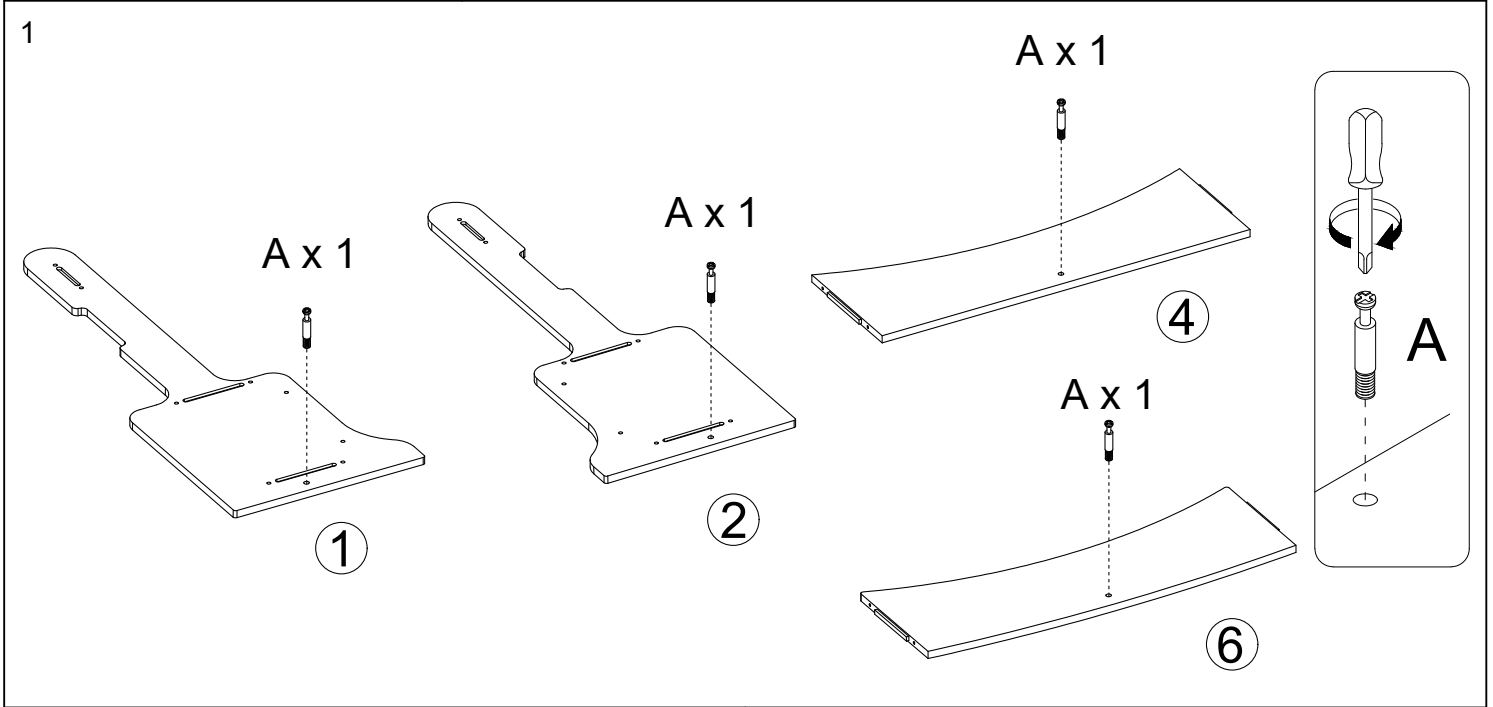

221201		Tool Required
Accessories Included:		
M6 x 7 L42 CAS-FE.6.7X42.3-01 A x 4	d15 x 12 CAS-D15X12-01 B x 4	M7 x 48 SHT-WN-M7X48-01 C x 16
M4 x 50 SCW-SS-M4X50-01 D x 2	M4 x 25 SCW-WN-M4X25-01 E x 4	ALLEN KEY 4 F x 1