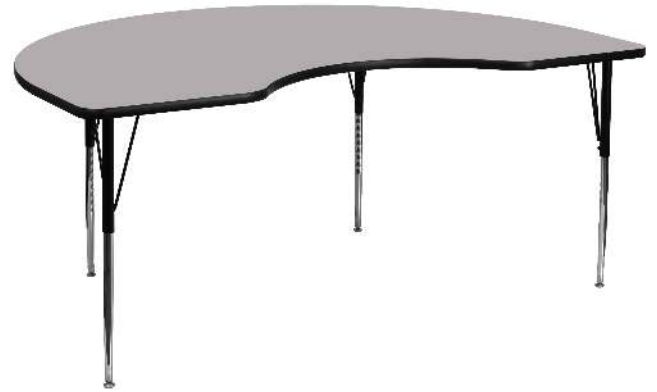

## KIDNEY ACTIVITY TABLES

WREN 48"W X 72"L KIDNEY GREY  
THERMAL LAMINATE ACTIVITY  
TABLE - STANDARD HEIGHT  
ADJUSTABLE LEGS

### SKU:

XU-A4872-KIDNY-GY-T-A-GG

### UPC:

847254024433

PRODUCT MEASUREMENTS: Overall Size: 48"W x 72"D x  
21.125-30.125"H; Ships In Multiple Boxes