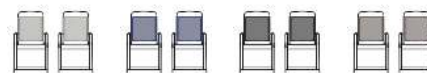

VARIATIONS:

Gray

Navy

Black

Brown