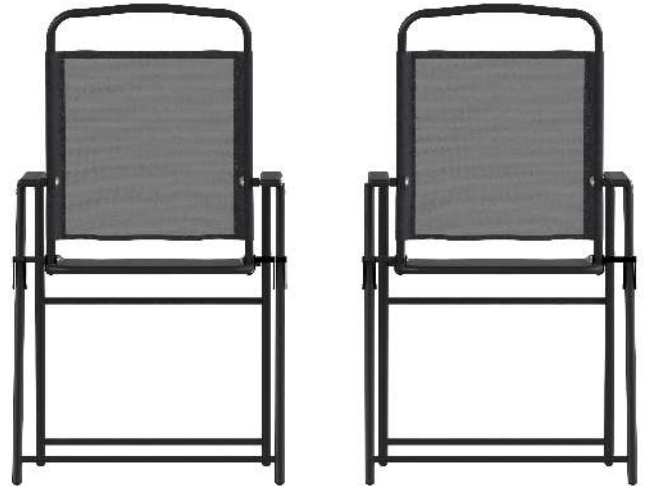

## METAL PATIO CHAIRS

SET OF 2 MYSTIC FOLDING PATIO SLING CHAIRS, OUTDOOR TEXTILENE LAWN CHAIRS WITH ARMRESTS IN BLACK

### SKU:

2-GM-SC098-BK-GG

### UPC:

196861105326

- **BEAUTIFUL AND BREATHABLE:** Premium textilene material comfortably supports you while allowing cooling airflow ideal for outdoor spaces
- **LIGHTWEIGHT PORTABILITY:** Foldable design for easy storage and transport to your favorite hangout spots
- **STRONG AND STURDY:** UV fade and weather resistant powder coated rust-resistant frames hold up to 300 lbs. static weight per chair
- **FULLY ASSEMBLED:** Arrives ready for use and wipes clean easily with a damp cloth
- **PRODUCT MEASUREMENTS:** Overall Size (2): 20.75"W x 24.5"D x 35.75"H; Seat Size: 15.75"W x 14.25"D x 17.75"H; Back Size: 17"W x 15.75"H; Arm Size: 23.25"H from floor; 7"H from seat; Folded Size: 21.5"W x 2"D x 34"H