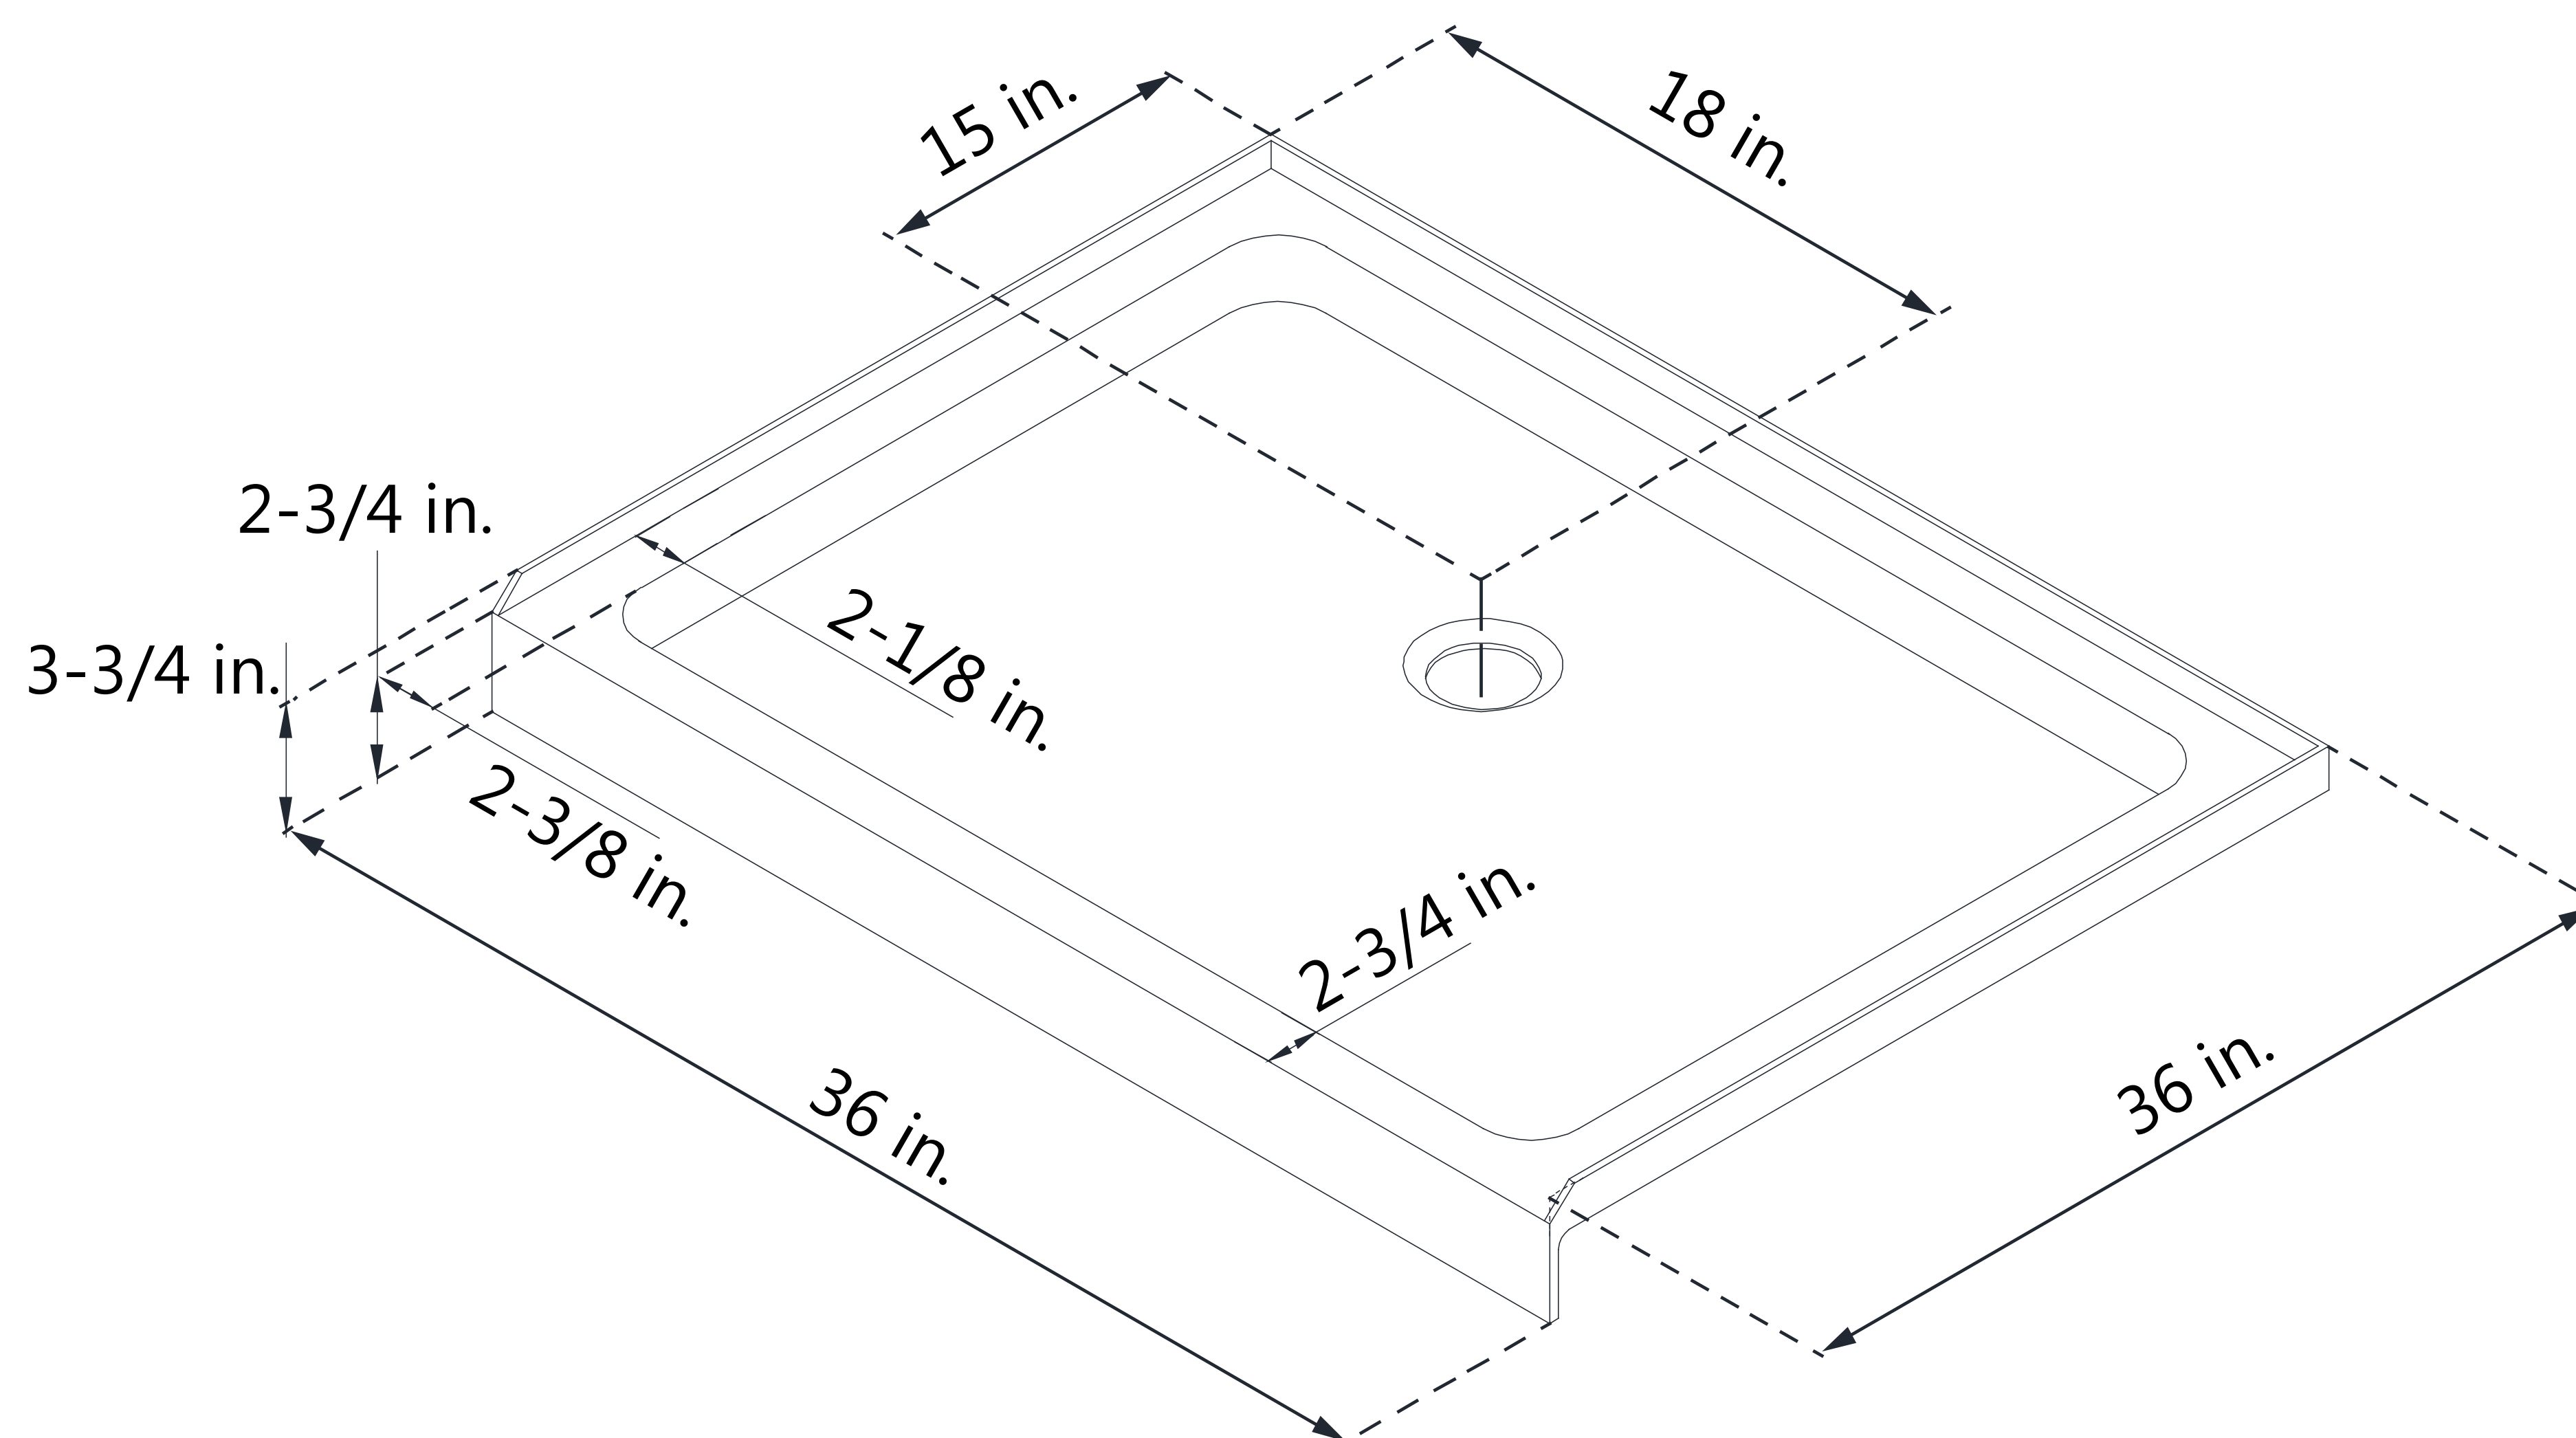

SBLW3636C00

LUNA SHOWER BASE

SINGLE THRESHOLD

Drain Hole Specs