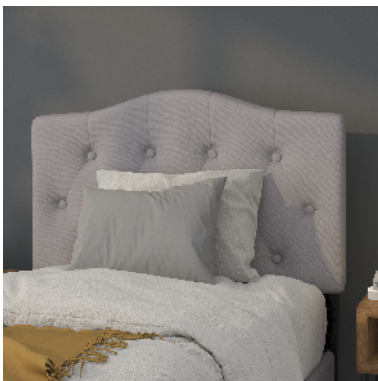

#### UPC:

889142220206

- If your bed isn't dressed up with a headboard, your room is missing out. Let this beautiful, tufted headboard help reflect your personal style and make your retreat a cozy, comfortable haven to return to after the rigors of daily life.
- Light gray fabric upholstered panel headboard, Headboard Size: 39.25"W x 3"D x 24"H
- Black metal stands with adjustable bed rail slots
- Contemporary style headboard
- PRODUCT MEASUREMENTS: Overall Size: 39.25"W x 3"D x 43.75-56.25"H

#### VARIATIONS:

White

Light Gray

Beige

Dark Gray

Camel

Navy

Black