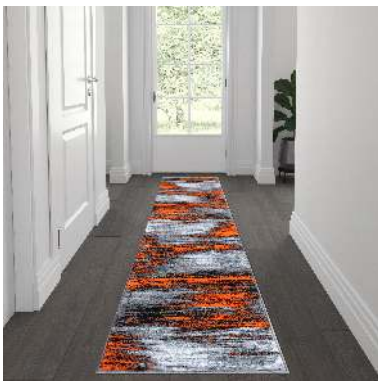

FLASH FURNITURE

a Ubique Group brand

GEOMETRIC RUGS

RYLAN COLLECTION 2' X 7' ORANGE
ABSTRACT AREA RUG - OLEFIN RUG WITH
JUTE BACKING FOR HALLWAY, ENTRYWAY,
BEDROOM, LIVING ROOM

SKU:

ACD-RGTRZ863-27-OR-GG

UPC:

840196360300

- 2' x 7' Multipurpose abstract style area rug for living rooms, family rooms, entryways, or bedrooms
- CUTTING EDGE DESIGN: Scraped look abstract pattern in shades of red and gray with jute backing
- USER FRIENDLY: Olefin fibers are colorfast, water and stain resistant, and offer an ultra-soft underfoot sensation for kids and pets
- USE AND CARE: Remove dirt with regular vacuuming without the beater brush; Spot clean stains with a solution of water and a mild detergent solution
- PRODUCT MEASUREMENTS: Overall Size: 2' x 7'; No Assembly Required

VARIATIONS:

Grey

Turquoise

Purple

Orange

Red

Blue