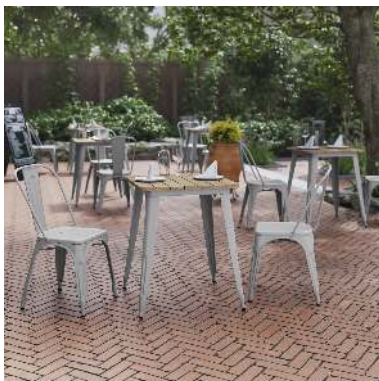

FLASH FURNITURE

a Ubique Group brand

RESTAURANT

DECLAN COMMERCIAL GRADE
INDOOR/OUTDOOR DINING TABLE, 23.75"
SQUARE ALL WEATHER BROWN POLY
RESIN TOP WITH SILVER STEEL BASE

SKU:

JJ-T14619-60-BRSL-GG

UPC:

196861107436

- **WOOD LOOK TOP:** Poly resin slatted table top is weather and UV fade resistant, won't rot, chip, or peel and mimics the look of wood but will never need sanding or painting
- **HEAVY DUTY:** Commercial powder coated steel frame with adjustable floor glides holds up to 200 lbs. static weight
- **ALL-WEATHER:** Features weather and rust resistant stainless steel hardware ideal for year-round use
- **ASSEMBLY AND CARE:** Includes step-by-step instructions and tools for easy assembly and wipes clean with a damp cloth
- **PRODUCT MEASUREMENTS:** Overall Size: 23.5"W x 23.5"D x 30"H

VARIATIONS: