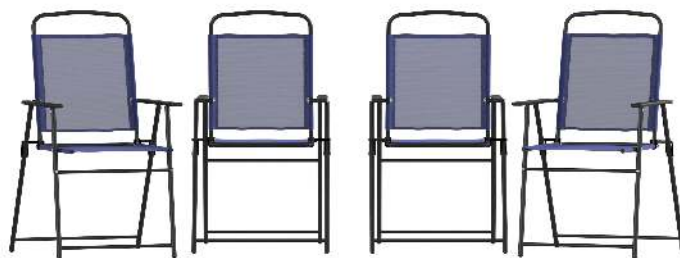

## METAL PATIO CHAIRS

### SET OF 4 MYSTIC FOLDING PATIO SLING CHAIRS, OUTDOOR TEXTILENE LAWN CHAIRS WITH ARMRESTS IN NAVY

#### UPC:

196861105357

- **BEAUTIFUL AND BREATHABLE:** Premium textilene material comfortably supports you while allowing cooling airflow ideal for outdoor space
- **LIGHTWEIGHT PORTABILITY:** Foldable design for easy storage and transport to your favorite hangout spots
- **STRONG AND STURDY:** UV fade and weather resistant powder coated rust-resistant frames hold up to 300 lbs. static weight per chair
- **FULLY ASSEMBLED:** Arrives ready for use and wipes clean easily with a damp cloth
- **PRODUCT MEASUREMENTS:** Overall Size (4): 20.75"W x 24.5"D x 35.75"H; Seat Size: 15.75"W x 14.25"D x 17.75"H; Back Size: 17"W x 15.75"H; Arm Size: 23.25"H from floor; 7"H from seat; Folded Size: 21.5"W x 2"D x 34"H