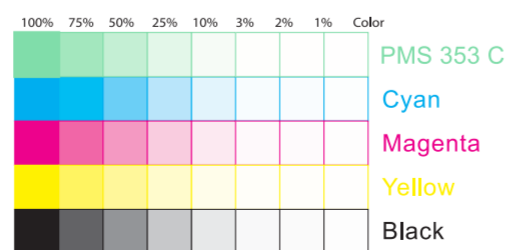

11791 STANDARD POP, SIZE: 5.5" X 7.25"

ingenuity™

SimpleComfort Compact Soothing Swing & Rocker™ - Raylan™ OM-9M

6 speeds with TrueSpeed™
weight-sensing technology

6 velocidades con tecnología de
detección de peso TrueSpeed™

6 vitesses, technologie
de détection du
poids TrueSpeed™

**Seat rotates 180° & swings
3 directions**
El asiento gira 180° y se mece en
3 direcciones
**Le siège pivote à 180° pour un
balancement dans 3 directions**

2-in-1 Swing & Seat for versatility
Columpio y asiento 2 en 1 para
versatilidad
2-in-1 Swing & Seat for versatility

FRONT

EN SWING

- 2 products in one, swing or rocker
- Seat rotates with one hand
- 6 speeds, 10 melodies, 3 nature sounds and white noise
- Soothing vibration unit
- TrueSpeed™ technology maintains 6 different speeds, even as baby grows
- WhisperQuiet™ - baby won't be disturbed by swing motor
- Timer with 3 settings: 15, 20, and 30 minutes
- Lightweight, compact design with handle and wheels for easy mobility
- Includes USB PowerAdapt™ cord to save batteries (wall adaptor not included)

FR BALANCELLE

- 2 produits en un, balançelle ou transat
- Le siège pivote d'une main
- 6 vitesses, 10 mélodies, 3 sons de la nature et des bruits blancs
- Dispositif émettant des vibrations apaisantes
- Technologie TrueSpeed™ : 6 vitesses de balancement pour évoluer avec bébé
- Technologie WhisperQuiet™ - bébé ne sera pas perturbé par le moteur de balancement
- Minuterie à 3 réglages : 15, 20 et 30 minutes
- Conception légère et compacte avec poignée et roues pour une mobilité aisée
- Inclut un câble USB PowerAdapt™ pour économiser des piles (adaptateur mural non inclus)

PL HUŚTAWKA