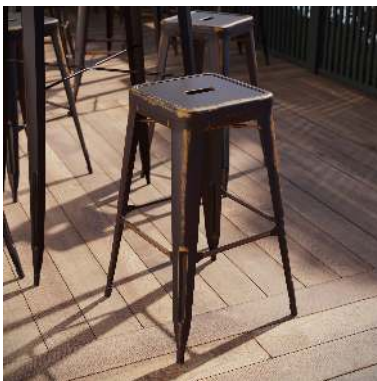

FLASH FURNITURE

a Ubique Group brand

RESTAURANT

KAI COMMERCIAL GRADE 30"
HIGH BACKLESS DISTRESSED
COPPER METAL
INDOOR-OUTDOOR
BARSTOOL

SKU:

ET-BT3503-30-COP-GG

UPC:

889142024552

- It isn't everyday you find a stool that is so at home in multiple settings. Whether you're going for a bold industrial look or completing that farmhouse design you had your heart set on, this distressed stool will be the star on either stage.
- Metal stack stool: stacks up to 10 high making it ideal for spare seating, plastic caps protect frame when stacked
- Quality Construction: ships fully assembled, seat drain allows rainwater to pass through, heavy duty construction holds up to 500 pounds
- Industrial backless bar height stool for your patio, restaurant, hotel
- PRODUCT MEASUREMENTS: Overall Size: 17"W x 17"D x 30"H; Seat Size: 12"W x 12"D x 30"H; No Assembly Required

VARIATIONS: